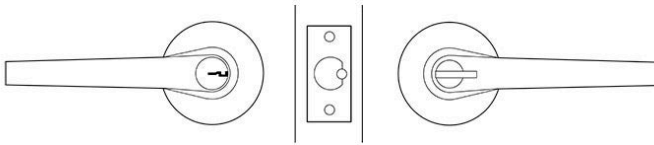

Lockwood 930 Lever Exterior Lockset - Satin Chrome

SKU LW930SC

MPN930SC

DESCRIPTION

Lockwood 930 Exterior Lockset Satin Chrome

Suits 32mm - 45mm Timber Doors

70mm backset

Satin Chrome finish

25 year manufacturer's warranty

13mm latch projection - brass

65mm diameter rose

Fire Rated (2Hrs)

Also accepts 530-12SC (60mm) & 530-225SC (127mm) backset latch assys.

SPECIFICATION

MPN	930SC
Brand	Lockwood
Projection or Length	51mm
Rose Diameter	65mm
Product Finish or Colour	Satin Chrome (SC)
Product Material	Zinc Alloy
Lock Backset	70mm
Includes Fixing Screws	Yes
Bolt / Latch Material	Brass
AS1428.1 Compliant	No
Fire Tested	Yes
Fire Rating	Yes
Includes Cylinder	Yes
Can Be Rekeyed	Yes
Can be Master Keyed	Yes
Lockable	Yes
Has Deadlatching	Yes
Includes Strike Plate	Yes
Cylinder Keyway	C4
Suits Rebated Doors	Yes
Max Door Thickness	45mm

Lockwood 930 Lever Exterior Lockset - Satin Chrome

Scan to view online and for additional product information , or call us on **1800 555 600**.

Print Date: 20/4/24

Number of Pins / Wafers 5 Pin or 6 Pin
Number of Keys Included 2
Min Door Thickness 32mm
Cylinder Plug Type 530-20
Product Warranty 25 Years

ADDITIONAL IMAGES

Lockwood 930 Lever Exterior Lockset - Satin Chrome
Scan to view online and for additional product information , or call us on **1800 555 600**.

Print Date: 20/4/24