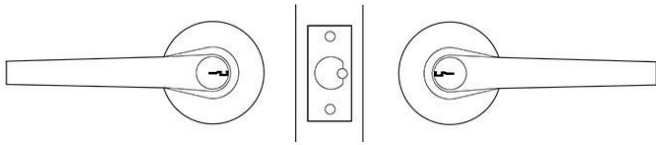

Number of Pins / Wafers 5 Pin or 6 Pin
Number of Keys Included 2
Min Door Thickness 32mm
Cylinder Plug Type 530-20
Product Warranty 25 Years

ADDITIONAL IMAGES

Lockwood 934 Lever Glass Door Lockset - Satin Chrome
Scan to view online and for additional product information , or call us on **1800 555 600**.

Print Date: 24/4/24