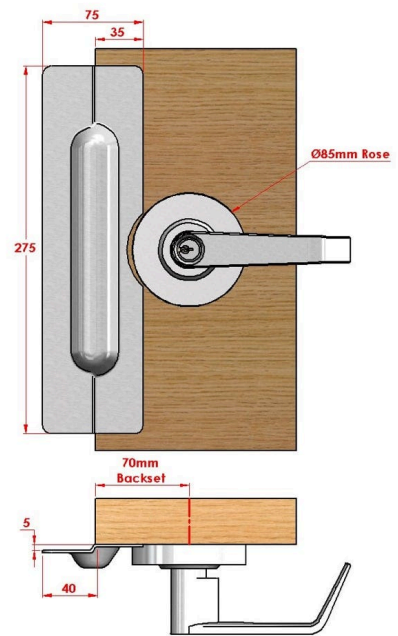

SABRE Strike Shield Rose Furniture - Satin Stainless Steel

Scan to view online and for additional product information , or call us on **1800 555 600**.

Print Date: 19/3/25