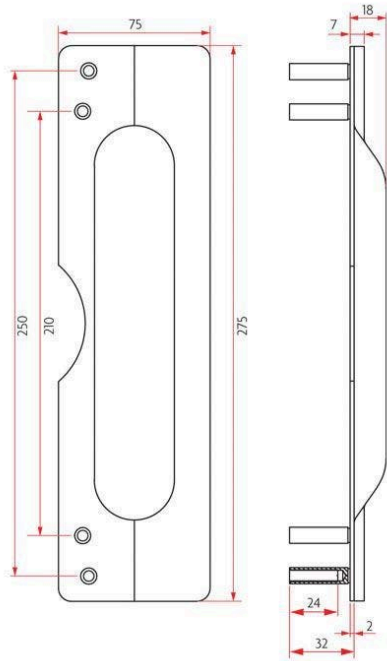

SABRE Strike Shield Rose Furniture - Satin Stainless Steel

Scan to view online and for additional product information , or call us on **1800 555 600**.

Print Date: 19/3/25