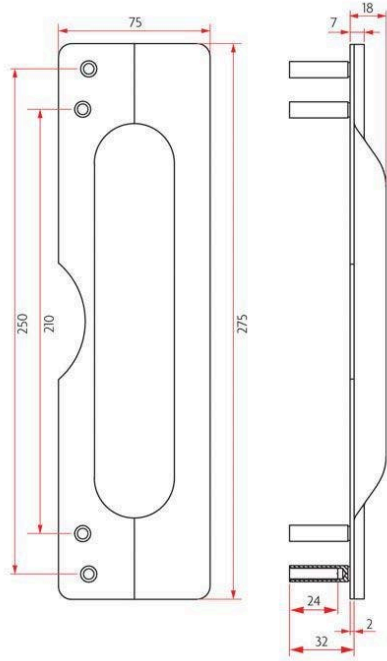

Sabre Strike Shield Rose Furniture - Satin Stainless Steel

Scan to view online and for additional product information , or call us on **1800 555 600**.

Print Date: 20/4/24