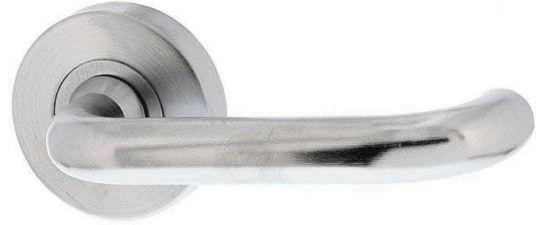

Lockwood VSR1-37 Velocity Passage Lever Set on Small Round Rose - Satin Chrome Brushed

SKU LWVSR1-37SC

MPN VSR1/37SC

DESCRIPTION

Lockwood VSR1/37 Velocity Passage Lever Set Satin Chrome

Dimensions - 55mm x 12.5mm
Suits 32 - 45mm Timber Doors
Zinc diecast construction
Satin chrome finish
25 year manufacturer's warranty
Supplied with a latch
37 Lever design
Concealed fixings
Fire rated to 2 hours

SPECIFICATION

MPN	VSR1/37SC
Brand	Lockwood
Projection or Length	64mm
Rose Diameter	55mm
Product Finish or Colour	Satin Chrome (SC)
Product Material	Zinc Diecast
Privacy Latch Included	No
Includes Fixing Screws	Yes
AS1428.1 Compliant	No
Fire Tested	Yes
Handing	Non-Handed
Fixing	Concealed Fixed
Spindle Size	7.6mm
Finger Clearance	38.5mm
Max Door Thickness	45mm
Product Warranty	25 Years

Lockwood VSR1-37 Velocity Passage Lever Set on Small Round Rose - Satin Chrome Brushed
Scan to view online and for additional product information , or call us on **1800 555 600**.

Print Date: 26/4/24