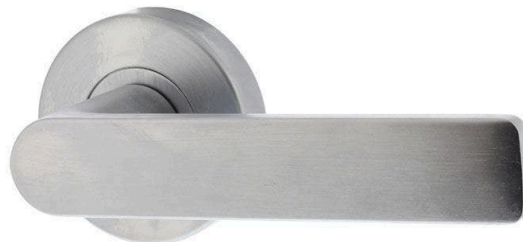

ASSA ABLOY

Lockwood VSR1-L3 Velocity Passage Lever Set on Small Round Rose - Satin Chrome Brushed

SKU LWVSR1-L3SC

MPN VSR1/L3SC

DESCRIPTION

Lockwood VSR1/L3 Velocity Passage Lever Set Satin Chrome

Dimensions - 55mm x 12.5mm
Suits 32 - 45mm Timber Doors
Zinc diecast construction
Satin chrome finish
25 year manufacturer's warranty
Supplied with a latch
L3 Lever design
Concealed fixings
Fire rated to 2 hours

SPECIFICATION

MPN	VSR1/L3SC
Brand	Lockwood
Projection or Length	54.5mm
Rose Diameter	55mm
Product Finish or Colour	Satin Chrome (SC)
Product Material	Zinc Diecast
Privacy Latch Included	No
Includes Fixing Screws	Yes
AS1428.1 Compliant	No
Fire Tested	Yes
Handing	Non-Handed
Fixing	Concealed Fixed
Spindle Size	7.6mm
Finger Clearance	47.5mm
Max Door Thickness	45mm
Product Warranty	25 Years

Lockwood VSR1-L3 Velocity Passage Lever Set on Small Round Rose - Satin Chrome Brushed
Scan to view online and for additional product information , or call us on **1800 555 600**.

Print Date: 27/4/24