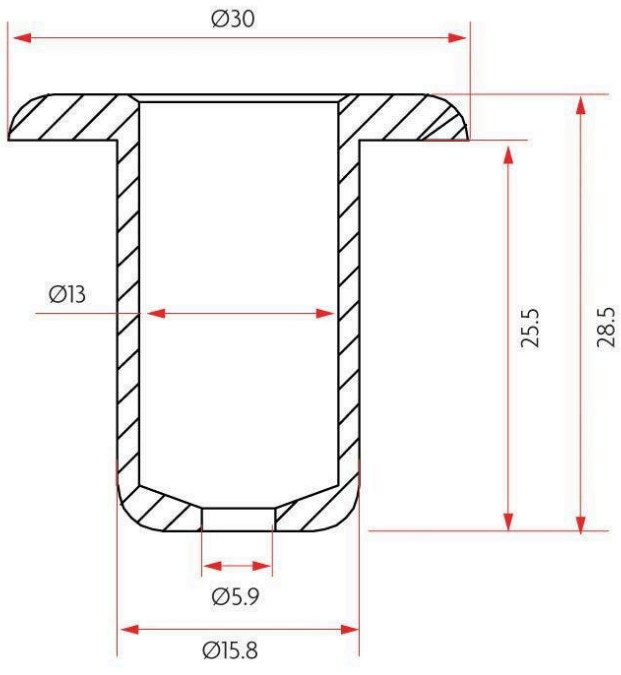

Sabre TH1760 Top Hat Ferrule to Suite 12mm Bolt - Aluminium

SKU SAB-TH1760-ALY

MPN SAB-TH1760-ALY

DESCRIPTION

Sabre TH1760 Top Hat Ferrule to suite 12mm Bolt

Suits 12mm diameter bolts

Protects the drilled edge on timber applications

SPECIFICATION

MPN	SAB-TH1760-ALY
Brand	Sabre
Product Width	16mm
Product Height	28.5mm
Product Length	30mm
Product Material	Aluminium
Includes Fixing Screws	No
Bolt Diameter	13mm
Product Warranty	10 Years

ADDITIONAL IMAGES

Sabre TH1760 Top Hat Ferrule to Suite 12mm Bolt - Aluminium

Scan to view online and for additional product information , or call us on **1800 555 600**.

Print Date: 25/4/24

Sabre TH1760 Top Hat Ferrule to Suite 12mm Bolt - Aluminium