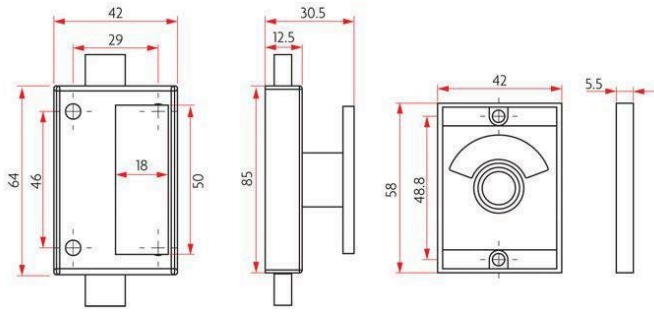

Sabre Toilet Indicating Bolt - Satin Chrome

Scan to view online and for additional product information , or call us on **1800 555 600**.

Print Date: 26/4/24