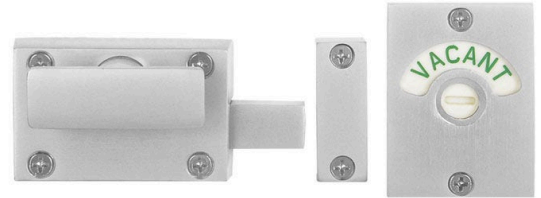

# Sabre Toilet Indicating Bolt - Satin Chrome

SKU SAB-IB-STD-SC

MPN SAB-IB-STD-SC

### Sabre Toilet Indicating Bolt Satin Chrome

Indicating emergency release  
Non-handed  
Max door thickness 40mm

## SPECIFICATION

<b>MPN</b>	SAB-IB-STD-SC
<b>Brand</b>	Sabre
<b>Product Height</b>	42mm
<b>Product Length</b>	64mm
<b>Projection or Length</b>	30.5mm
<b>Product Finish or Colour</b>	Satin Chrome (SC)
<b>Product Material</b>	Zinc
<b>Lock Backset</b>	32mm
<b>Bolt / Latch Material</b>	Zinc
<b>Bolt Throw</b>	20mm
<b>Spindle Size</b>	5.0mm Hexagon
<b>Fixing</b>	Visible Fixed
<b>Mounting Type</b>	Surface Mounted
<b>Includes Fixing Screws</b>	Yes
<b>Includes Strike Plate</b>	Yes
<b>Handing</b>	Non-Handed
<b>Min Door Thickness</b>	19mm
<b>Max Door Thickness</b>	40mm
<b>Max Door Gap</b>	3mm
<b>Product Warranty</b>	1 Year