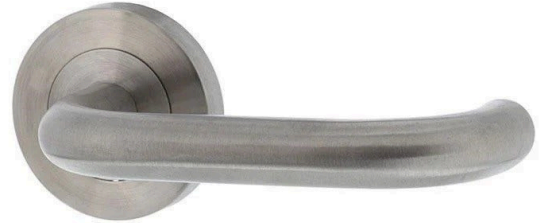

## Novas B01-50 Lever Set on Round Rose - Satin Stainless Steel

SKU NH60-B01-50SSS

MPNB0150SSS

#### Novas B01-50 Lever on Rose Furniture Set Satin Stainless Steel

Dimensions - 54mm x 10mm  
Suits 32 - 50mm doors  
Concealed bolt through fixings  
Material - 304 stainless steel  
Accepts 7.6mm spindles

### SPECIFICATION

<b>MPN</b>	B0150SSS
<b>Brand</b>	Novas
<b>Projection or Length</b>	60mm
<b>Rose Diameter</b>	54mm
<b>Product Finish or Colour</b>	Satin Stainless Steel (SSS)
<b>Product Material</b>	304 Stainless Steel
<b>Includes Fixing Screws</b>	Yes
<b>AS1428.1 Compliant</b>	Yes
<b>Fire Tested</b>	Yes
<b>SCEC Rating</b>	No
<b>Handing</b>	Non-Handed
<b>Fixing</b>	Concealed Fixed
<b>Spindle Size</b>	7.6mm
<b>Max Door Thickness</b>	50mm
<b>Product Warranty</b>	25 Years

#### Novas B01-50 Lever Set on Round Rose - Satin Stainless Steel

Scan to view online and for additional product information , or call us on **1800 555 600**.

Print Date: 20/4/24