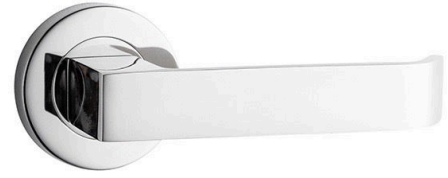

## Novas B01-65 Lever Set on Round Rose - Satin Stainless Steel

**SKU** NH60-B01-65SSS

**MPN** B0165SSS

#### Novas B01-65 Lever on Rose Furniture Set Satin Stainless Steel

Dimensions - 54mm x 10mm  
Suits 32 - 50mm doors  
Concealed bolt through fixings  
Material - 304 stainless steel  
Accepts 7.6mm spindles

### SPECIFICATION

<b>MPN</b>	B0165SSS
<b>Brand</b>	Novas
<b>Projection or Length</b>	47mm
<b>Rose Diameter</b>	54mm
<b>Product Finish or Colour</b>	Satin Stainless Steel (SSS)
<b>Product Material</b>	304 Stainless Steel
<b>Includes Fixing Screws</b>	Yes
<b>AS1428.1 Compliant</b>	Yes
<b>Fire Tested</b>	Yes
<b>SCEC Rating</b>	No
<b>Handing</b>	Non-Handed
<b>Fixing</b>	Concealed Fixed
<b>Spindle Size</b>	7.6mm
<b>Max Door Thickness</b>	50mm
<b>Product Warranty</b>	25 Years

#### Novas B01-65 Lever Set on Round Rose - Satin Stainless Steel

Scan to view online and for additional product information , or call us on **1800 555 600**.

Print Date: 20/4/24