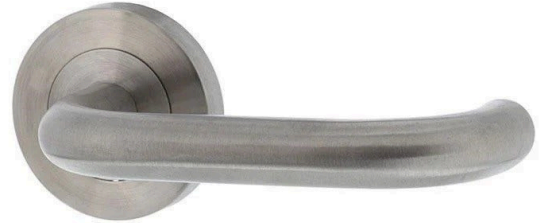

NOVAS

Novas B04-50 Privacy Lever Set on Round Rose - Satin Stainless Steel

SKU NH60-B04-50-SSS

MPNB0450SSS

DESCRIPTION

Novas B04-50 Lever on Rose Furniture Privacy Set Satin Stainless Steel

Dimensions - 54mm x 10mm
Suits 32 - 50mm doors
Concealed bolt through fixings
Material - 304 stainless steel
Accepts 7.6mm spindles
10 year manufacturer's warranty

SPECIFICATION

MPN	B0450SSS
Brand	Novas
Projection or Length	60mm
Rose Diameter	54mm
Product Finish or Colour	Satin Stainless Steel (SSS)
Product Material	304 Stainless Steel
Includes Fixing Screws	Yes
AS1428.1 Compliant	Yes
Fire Tested	Yes
SCEC Rating	No
Handing	Non-Handed
Fixing	Concealed Fixed
Spindle Size	7.6mm
Max Door Thickness	50mm
Product Warranty	25 Years

Novas B04-50 Privacy Lever Set on Round Rose - Satin Stainless Steel

Scan to view online and for additional product information , or call us on **1800 555 600**.

Print Date: 27/4/24