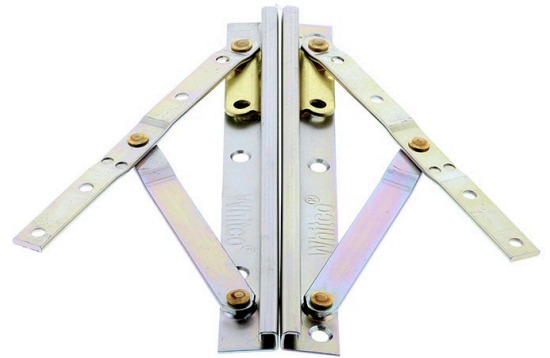

Whitco W020301 Casement/Awning Narrow Friction Window Stay - Silver - 200mm

SKU LW020301

MPN W020301

DESCRIPTION

Whitco W020301 21mm Friction Window Stays Galvanised

Suits casement & some awning window applications
Dimensions - 200mm L x 21mm W - narrow base plate
Friction stay (not suitable for use with chainwinders on awning windows)
Passivated galvanised zinc plated (Yellow finish)
Maximum sash weight - 12.3kg
Maximum sash height - 1350mm (Casement - REFER SELECTION CHART)
Maximum sash width - 900mm (Awning - REFER SELECTION CHART)
10 year manufacturer's warranty

SPECIFICATION

MPN	W020301
Brand	Whitco
Product Width	21mm
Product Length	200mm
Max Weight	6kg
Product Finish or Colour	Silver (SIL)
Product Material	Zinc Plated Steel
Includes Fixing Screws	Yes
Fixing	Visible Fixed
Product Warranty	10 Years Mechanical

Whitco W020301 Casement/Awning Narrow Friction Window Stay - Silver - 200mm
Scan to view online and for additional product information , or call us on **1800 555 600**.

Print Date: 27/4/24