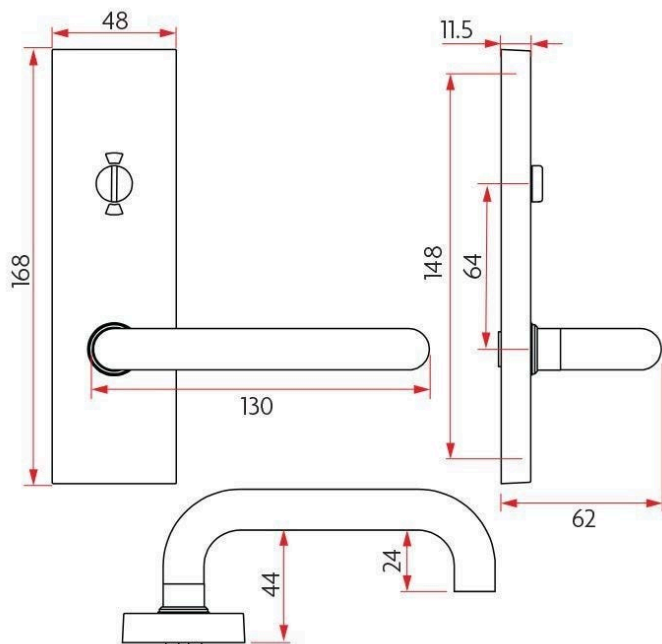

Plate size 168mm x 48mm x 11.5mm

Suitable for doors between 34mm and 50mm in thickness

2 x 65mm M4 fixing screws

Tested for durability for up to 500,000 cycles

Non handed lever

For use with Lockwood Synergy, Selector and Legge 990MF mortice locks and other commercial quality mortice locks with a greater than 45° turn rotation

FINISH

SSS - Satin Stainless Steel

SPECIFICATION

MPN	SAB-WPS-CIE-H01-SSS
Brand	Sabre
Product Height	168mm
Product Length	146mm
Product Thickness	11.5mm
Projection or Length	62mm
Plate Width	48mm
Plate Height	168mm
Product Finish or Colour	Satin Stainless Steel (SSS)
Product Material	304 Stainless Steel
Includes Fixing Screws	Yes
Fire Tested	Yes
Square / Round Face	Square
Handing	Non-Handed
Spindle Size	7.6mm
Fixing	Concealed Fixed
Finger Clearance	44mm

Sabre Wide Plate Concealed Fix with Indicating Emergency Slot and Lever
Scan to view online and for additional product information , or call us on **1800 555 600**.

Print Date: 26/4/24

Max Door Thickness 50mm
Product Warranty 10 Years

ADDITIONAL IMAGES

Sabre Wide Plate Concealed Fix with Indicating Emergency Slot and Lever
Scan to view online and for additional product information , or call us on **1800 555 600**.

Print Date: 26/4/24