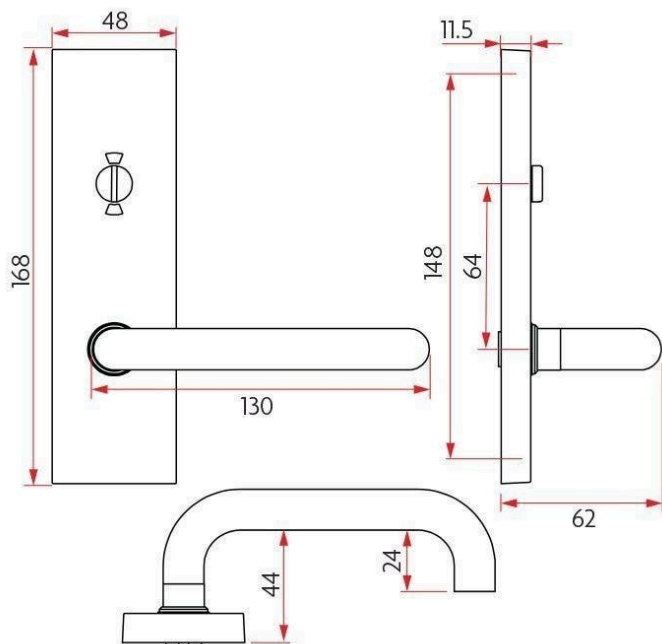

Concealed fix, indicating lever and emergency slot
 Plate size 168mm x 48mm x 11.5mm
 Suitable for doors between 34mm and 50mm in thickness
 2 x 65mm M4 fixing screws
 Tested for durability for up to 500,000 cycles
 Non handed lever
 For use with dormakaba 2600 and 2900 mortice locks

FINISH

SSS - Satin Stainless Steel

SPECIFICATION

MPN	SAB-WPSD-CIE-H01-SS
Brand	Sabre
Product Height	168mm
Product Length	146mm
Product Thickness	11.5mm
Projection or Length	62mm
Plate Width	48mm
Plate Height	168mm
Product Finish or Colour	Satin Stainless Steel (SSS)
Product Material	304 Stainless Steel
Includes Fixing Screws	Yes
AS1428.1 Compliant	Yes
Fire Tested	Yes
Square / Round Face	Square
Handing	Non-Handed
Spindle Size	7.6mm
Fixing	Concealed Fixed
Finger Clearance	44mm

Sabre Wide Plate Concealed Fix with Indicating Emergency Slot and Lever for dormakaba 2600/2900

Scan to view online and for additional product information , or call us on **1800 555 600**.

Print Date: 27/4/24

Max Door Thickness 50mm
Product Warranty 10 Years

ADDITIONAL IMAGES

Sabre Wide Plate Concealed Fix with Indicating Emergency Slot and Lever for dormakaba 2600/2900
Scan to view online and for additional product information , or call us on **1800 555 600**.