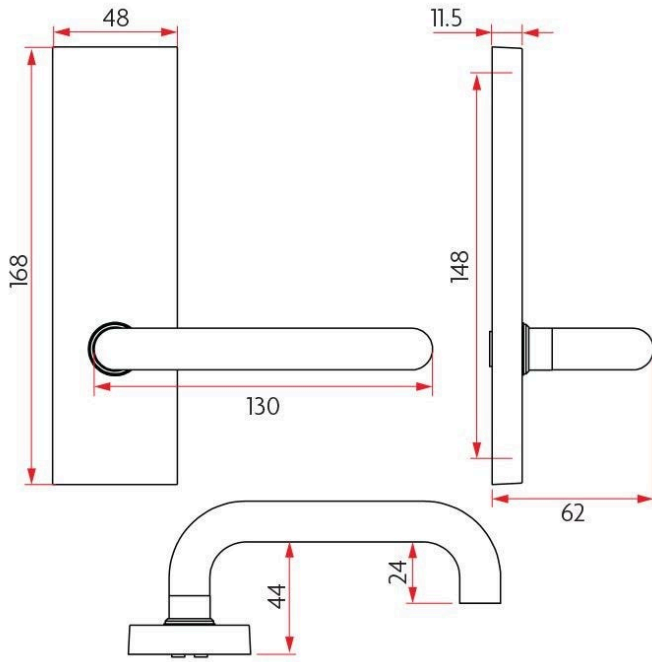

SABRE
ARCHITECTURAL

Sabre Wide Plate Concealed Fix Lever Only

SKU SAB-WPS-CLO-H01-SS

MPN SAB-WPS-CLO-H01-SSS

DESCRIPTION

Sabre Wide Plate Concealed Fix, Lever Only

Concealed fix, lever only
Plate size 168mm x 48mm x 11.5mm
Suitable for doors between 34mm and 50mm in thickness
2 x 65mm M4 fixing screws
Tested for durability for up to 500,000 cycles
Non handed lever

FINISH

SSS - Satin Stainless Steel

SPECIFICATION

MPN	SAB-WPS-CLO-H01-SSS
Brand	Sabre
Product Height	168mm
Product Length	146mm
Product Thickness	11.5mm
Projection or Length	62mm
Plate Width	48mm
Plate Height	168mm
Product Finish or Colour	Satin Stainless Steel (SSS)
Product Material	304 Stainless Steel
Includes Fixing Screws	Yes
AS1428.1 Compliant	Yes
Fire Tested	Yes
Square / Round Face	Square
Handing	Non-Handed
Spindle Size	7.6mm
Fixing	Concealed Fixed
Finger Clearance	44mm
Max Door Thickness	50mm

Sabre Wide Plate Concealed Fix Lever Only

Scan to view online and for additional product information , or call us on **1800 555 600**.

Print Date: 24/4/24

ADDITIONAL IMAGES

Sabre Wide Plate Concealed Fix Lever Only