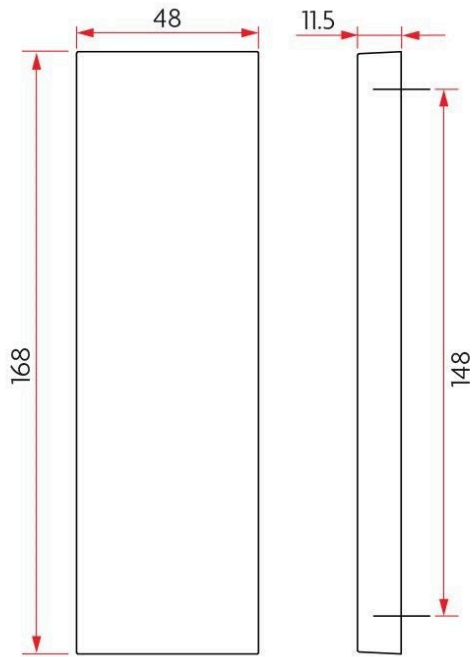

Sabre Wide Plate Concealed Fix Plate Only

SKU SAB-WPS-CPO-SS

MPN SAB-WPS-CPO-SSS

DESCRIPTION

Sabre Wide Plate Concealed Fix, Plate Only

Concealed fix, plate only
Plate size 168mm x 48mm x 11.5mm
Suitable for doors between 34mm and 50mm in thickness
2 x 65mm M4 fixing screws

FINISH

SSS - Satin Stainless Steel

SPECIFICATION

MPN	SAB-WPS-CPO-SSS
Brand	Sabre
Product Height	168mm
Product Length	146mm
Product Thickness	11.5mm
Projection or Length	62mm
Plate Width	48mm
Plate Height	168mm
Product Finish or Colour	Satin Stainless Steel (SSS)
Product Material	304 Stainless Steel
Includes Fixing Screws	Yes
Fire Tested	Yes
Square / Round Face	Square
Handing	Non-Handed
Fixing	Concealed Fixed
Max Door Thickness	50mm
Product Warranty	10 Years

ADDITIONAL IMAGES

Sabre Wide Plate Concealed Fix Plate Only

Scan to view online and for additional product information , or call us on **1800 555 600**.

Print Date: 17/4/24

Sabre Wide Plate Concealed Fix Plate Only