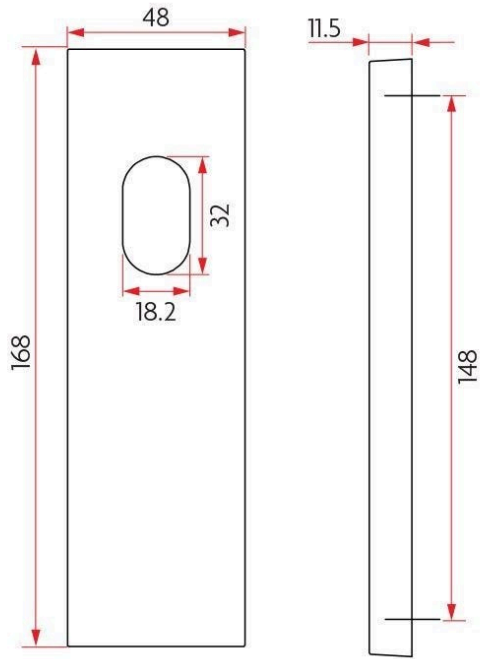

Sabre Wide Plate Concealed Fix with Cylinder Hole

SKU SAB-WPS-CCO-SS

MPN SAB-WPS-CCO-SSS

DESCRIPTION

Sabre Wide Plate Concealed Fix, with Cylinder Hole

Concealed fix, with cylinder Hole
Plate size 168mm x 48mm x 11.5mm
Suitable for doors between 34mm and 50mm in thickness
2 x 65mm M4 fixing screws

FINISH

SSS - Satin Stainless Steel

SPECIFICATION

| | |
|---------------------------------|-----------------------------|
| MPN | SAB-WPS-CCO-SSS |
| Brand | Sabre |
| Product Height | 168mm |
| Product Length | 48mm |
| Product Thickness | 11.5mm |
| Projection or Length | 11.5mm |
| Plate Width | 48mm |
| Plate Height | 168mm |
| Product Finish or Colour | Satin Stainless Steel (SSS) |
| Product Material | 304 Stainless Steel |
| Includes Fixing Screws | Yes |
| Fire Tested | Yes |
| Square / Round Face | Square |
| Handing | Non-Handed |
| Cylinder Cut Out Profile | Oval |
| Fixing | Concealed Fixed |
| Max Door Thickness | 50mm |
| Product Warranty | 10 Years |

ADDITIONAL IMAGES

Sabre Wide Plate Concealed Fix with Cylinder Hole

Scan to view online and for additional product information , or call us on **1800 555 600**.

Print Date: 20/4/24

Sabre Wide Plate Concealed Fix with Cylinder Hole