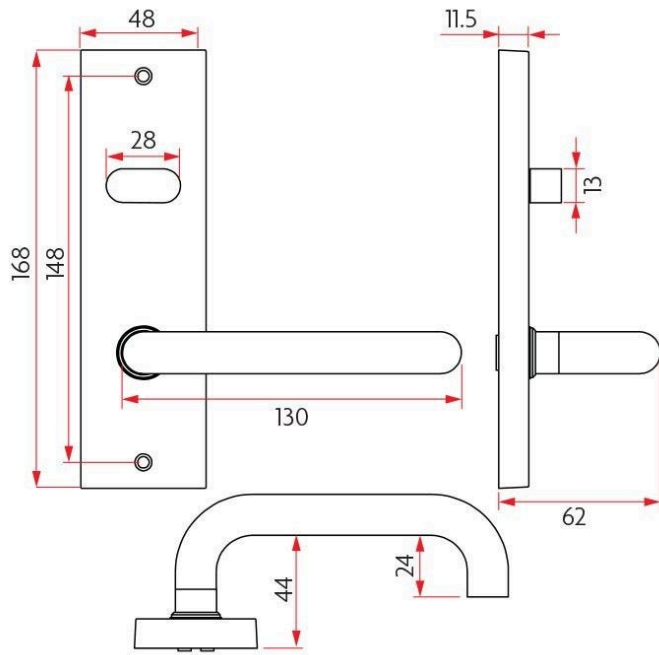

Sabre Wide Plate Visible Fix with Thumb Turn and Lever

SKU SAB-WPS-VTL-H01-SS

MPN SAB-WPS-VTL-H01-SSS

DESCRIPTION

Sabre Wide Plate Visible Fix, Lever With Thumb Turn

Visiblefix, lever with thumb turn
Plate size 168mm x 48mm x 11.5mm
Suitable for doors between 34mm and 50mm in thickness
Tested for durability for up to 500,000 cycles
Non handed lever
Back to back fixing

FINISH

SSS - Satin Stainless Steel

SPECIFICATION

MPN	SAB-WPS-VTL-H01-SSS
Brand	Sabre
Product Height	168mm
Product Length	146mm
Product Thickness	11.5mm
Projection or Length	62mm
Plate Width	48mm
Plate Height	168mm
Product Finish or Colour	Satin Stainless Steel (SSS)
Product Material	304 Stainless Steel
Includes Fixing Screws	No
AS1428.1 Compliant	No
Fire Tested	Yes
Square / Round Face	Square
Handing	Non-Handed
Spindle Size	7.6mm
Fixing	Visible Fixed
Finger Clearance	44mm
Max Door Thickness	50mm

Sabre Wide Plate Visible Fix with Thumb Turn and Lever

Scan to view online and for additional product information , or call us on **1800 555 600**.

Print Date: 26/4/24

ADDITIONAL IMAGES

Sabre Wide Plate Visible Fix with Thumb Turn and Lever