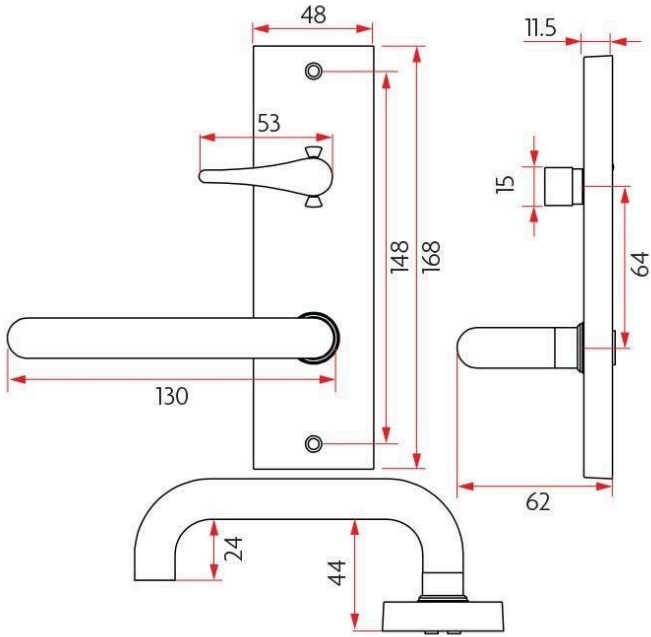

### Sabre Wide Plate Visible Fix, Indicating Lever With Accessible Turn - RH

Visible fix, Indicating Lever with Accessible Turn  
Plate size 168mm x 48mm x 11.5mm  
Suitable for doors between 34mm and 50mm in thickness  
Tested for durability for up to 500,000 cycles  
Back to back fixing

## SPECIFICATION

<b>MPN</b>	SAB-WPS-VIA-H01-R-SS
<b>Brand</b>	Sabre
<b>Product Height</b>	168mm
<b>Product Length</b>	146mm
<b>Product Thickness</b>	11.5mm
<b>Projection or Length</b>	62mm
<b>Plate Width</b>	48mm
<b>Plate Height</b>	168mm
<b>Product Finish or Colour</b>	Satin Stainless Steel (SSS)
<b>Product Material</b>	304 Stainless Steel
<b>Includes Fixing Screws</b>	No
<b>AS1428.1 Compliant</b>	Yes
<b>Fire Tested</b>	Yes
<b>Square / Round Face</b>	Square
<b>Handing</b>	Right Hand, Left Hand Lock
<b>Spindle Size</b>	7.6mm
<b>Fixing</b>	Visible Fixed
<b>Finger Clearance</b>	44mm
<b>Max Door Thickness</b>	50mm
<b>Product Warranty</b>	10 Years

**Sabre Wide Plate Visible Fix with Indicating Accessible Turn and Lever - Right Handed**  
Scan to view online and for additional product information , or call us on **1800 555 600**.

Print Date: 26/4/24

ADDITIONAL IMAGES

**Sabre Wide Plate Visible Fix with Indicating Accessible Turn and Lever - Right Handed**  
Scan to view online and for additional product information , or call us on **1800 555 600**.