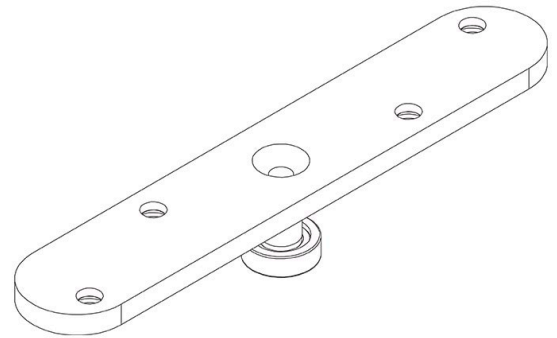

Brio®

Brio 106RB-94 Brass Roller Channel Guide

SKU BRIO-106RB-94

MPN106RB/94

DESCRIPTION

Brio 106RB/94 Brass Roller Channel Guide

Dimensions - 140mm L
Incorporates a precision bearing

SPECIFICATION

MPN	106RB/94
Brand	Brio
Product Width	25mm
Product Length	140mm
Product Finish or Colour	Satin Stainless Steel (SSS)
Product Material	Stainless Steel
Includes Fixing Screws	No
Min Door Thickness	25mm
Product Warranty	10 Years