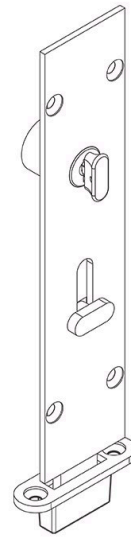

Brio®

Brio 456E - Lockable Semi-Recessed Flush Bolt - Satin Nickel - 190mm

SKU BRIO-456E-SN

MPN456ESN-1

DESCRIPTION

Brio 456ESN-1 Lockable Semi-recessed Flush Bolt Satin Nickel

Min door thickness: 35mm

Flush Bolt lengths: 190mm, 450mm, 600mm and 1000mm

Throw length: 20mm

Square end

Lockable

Satin nickel finish

SPECIFICATION

MPN	456ESN-1
Brand	Brio
Product Length	190mm
Product Width	41mm
Product Height	21mm
Product Finish or Colour	Satin Nickel (SN)
Product Material	Brass
Includes Fixing Screws	Yes
Fire Tested	No
Lockable	Yes
Can be Master Keyed	No
Fixing	Visible Fixed
Bolt / Latch Material	Stainless Steel
Bolt Throw	20mm
Bolt Diameter	19mm x 4mm
Product Warranty	10 Years

Brio 456E - Lockable Semi-Recessed Flush Bolt - Satin Nickel - 190mm

Scan to view online and for additional product information , or call us on **1800 555 600**.

Print Date: 24/4/24