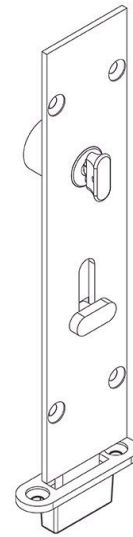

Brio®

Brio 456E - Lockable Semi-Recessed Flush Bolt - Satin Nickel - 190mm

SKU BRIO-456E-SN

MPN456ESN-1

DESCRIPTION

Brio 456ESN-1 Lockable Semi-recessed Flush Bolt Satin Nickel

Min door thickness: 35mm

Flush Bolt lengths: 190mm, 450mm, 600mm and 1000mm

Throw length: 20mm

Square end

Lockable

Satin nickel finish

SPECIFICATION

MPN	456ESN-1
Brand	Brio
Product Length	190mm
Product Width	41mm
Product Warranty	10 Years
Product Height	21mm
Product Finish or Colour	Satin Nickel (SN)
Product Material	Brass
Includes Fixing Screws	Yes
Fire Tested	No
Lockable	Yes
Can be Master Keyed	No
Fixing	Visible Fixed
Bolt / Latch Material	Stainless Steel
Bolt Throw	20mm
Bolt Diameter	19mm x 4mm

Brio 456E - Lockable Semi-Recessed Flush Bolt - Satin Nickel - 190mm

Scan to view online and for additional product information , or call us on **1800 555 600**.

Print Date: 17/1/25