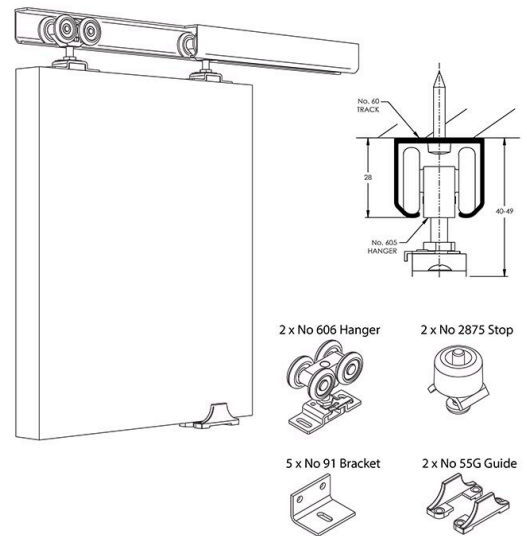

Brio®

Brio SR60-20-1 2000mm Complete Track Set

SKU BRIO-H3

MPNSR60-20/1

DESCRIPTION

Brio SR60-20/1 2000mm Complete Track Set

Suits single panel residential & light commercial doors

Suits panel size - 610mm - 915mm

Minimum door thickness - 19mm

Maximum door weight - 60kgs

Channel length - 2000mm

Requires 5 brackets

Set includes top track, bracket, hangars, door stop, guide, spanner & timber screws

SPECIFICATION

MPN SR60-20/1

Brand Brio

Brio SR60-20-1 2000mm Complete Track Set

Scan to view online and for additional product information , or call us on **1800 555 600**.

Print Date: 28/4/24