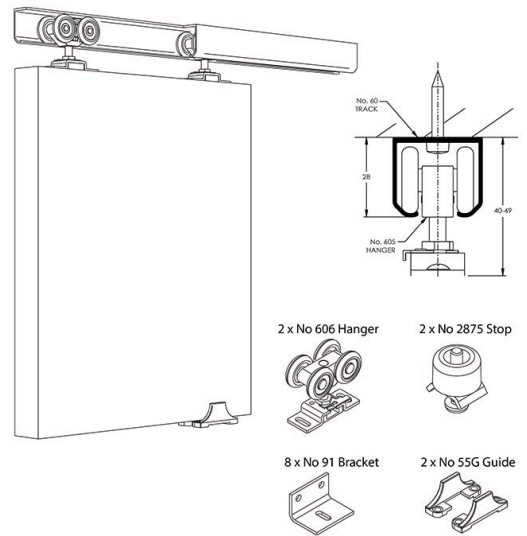

Brio®

Brio SR60-30/1 Sliding Door Complete Track Set - 3000mm

SKU BRIO-H4

MPNSR60-30/1

DESCRIPTION

Brio SR60-30/1 3000mm Complete Track Set

Suits single panel residential & light commercial doors

Suits panel size - 915mm - 1525mm

Minimum door thickness - 19mm

Maximum door weight - 60kgs

Channel length - 3000mm

Set includes top track, brackets, hangars, door stop, guide, spanner & timber screws

SPECIFICATION

MPN SR60-30/1

Brand Brio

Product Warranty 10 Years

Brio SR60-30/1 Sliding Door Complete Track Set - 3000mm

Scan to view online and for additional product information , or call us on **1800 555 600**.

Print Date: 26/4/24