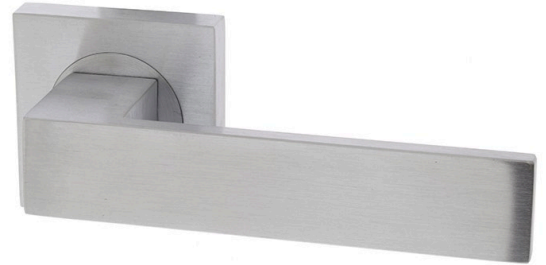

Designer Doorware R50 Quad Lever Set on Square Rose - Satin Chrome

SKU DD-QUR50SC

MPN QU-R50-SC

DESCRIPTION

Designer Doorware R50 Quad Rose Lever Set Satin Chrome

Suits 32 - 52mm thick doors. (longer screws & spindles are available for thicker doors)

Lever dimensions - 133.5mm L x 53mm H x 49mm D

Accepts 7.6mm to 8mm spindles

Concealed fixings

Designed for mortice locks or latches

Material - brass

Satin chrome finish

SPECIFICATION

MPN	QU-R50-SC
Brand	Designer Doorware
Projection or Length	47mm
Rose Diameter	53mm
Product Finish or Colour	Satin Chrome (SC)
Product Material	Brass
Includes Fixing Screws	Yes
AS1428.1 Compliant	No
Fire Tested	Yes
Handing	Non-Handed
Fixing	Concealed Fixed
Spindle Size	7.6mm or 8mm
Max Door Thickness	52mm
Product Warranty	5 Years

Designer Doorware R50 Quad Lever Set on Square Rose - Satin Chrome
Scan to view online and for additional product information , or call us on **1800 555 600**.

Print Date: 27/4/24