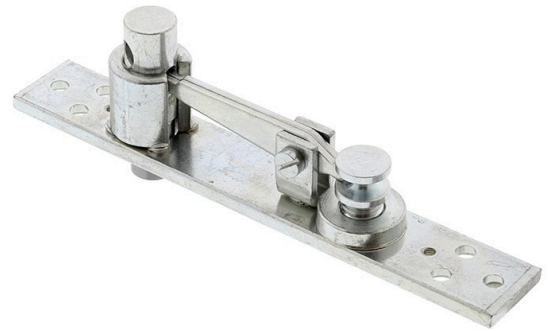

# dormakaba 7461 BTS Floor Spring Adjustable Top Centre - Frame Portion Only

SKU DOBTS7461

MPN46020050

### dormakaba 7461 BTS Adjustable Top Centre

Frame Portion

Dimensions - 123mm L x 25mm W x 50mm D x 5mm T

Accepts 13mm pin

## SPECIFICATION

<b>MPN</b>	46020050
<b>Brand</b>	dormakaba
<b>Product Height</b>	5mm
<b>Product Width</b>	25mm
<b>Product Length</b>	165mm
<b>Product Finish or Colour</b>	Zinc Plated (ZP)
<b>Product Material</b>	Zinc Diecast
<b>Includes Fixing Screws</b>	No
<b>Min Door Thickness</b>	32mm
<b>Max Door Width</b>	1450mm
<b>Max Door Weight</b>	300kg
<b>Single / Double Action Swing</b>	Double Action
<b>Product Warranty</b>	2 Years