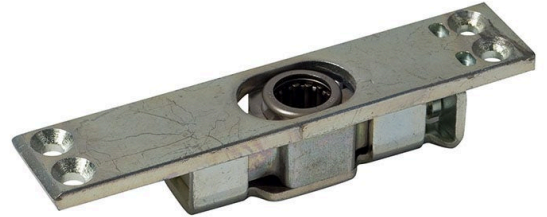

dormakaba 

dormakaba 7463B BTS Top Pivot - Door Portion Only

SKU DOBTS7463B

MPN46020049

DESCRIPTION

dormakaba 7463B BTS Top Pivot - Door Portion

Door Portion

To be used with 7641 frame portion

Dimensions - 125mm L x 25mm W x 5mm T

Accepts 13mm pin

SPECIFICATION

MPN	46020049
Brand	dormakaba
Product Width	25mm
Product Finish or Colour	Satin Stainless Steel (SSS)
Product Material	Steel
Hinge Bearing Type	Needle Roller Bearing
Product Warranty	2 Years