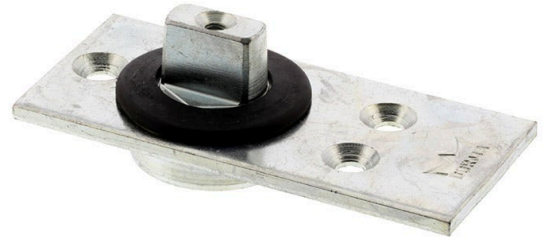

dormakaba 

dormakaba 7475 BTS 300kg Rated Top Pivot Only

SKU DOBTS7475AX

MPN45070003

DESCRIPTION

dormakaba 7475 BTS 300kg Rated Pivot Bearing

Dimensions - 100mm L x 45mm W

Angular contact roller bearing

Max Door Weight 300kg

SPECIFICATION

MPN	45070003
Brand	dormakaba
Product Width	45mm
Max Weight	300kg
Product Finish or Colour	Satin Stainless Steel (SSS)
Product Material	Steel
Hinge Bearing Type	Angular Roller Bearing
Product Warranty	2 Years