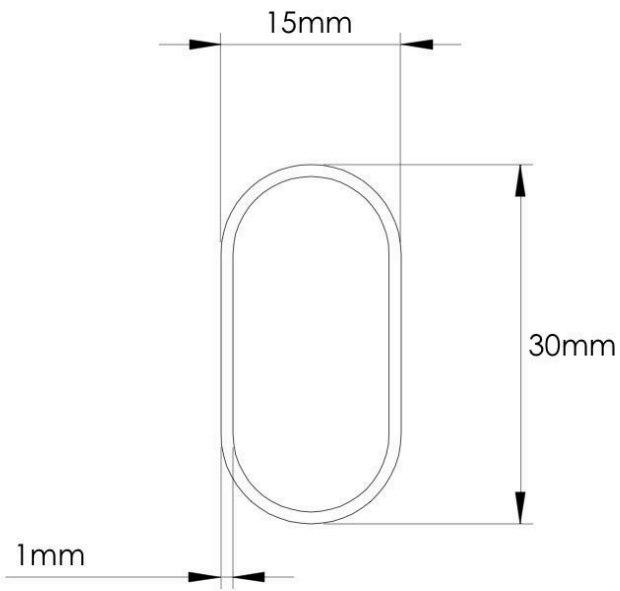

### Emro 153024 2400mm Oval Tube Chrome Plated

Dimensions - 30mm H x 15mm W x 1mm T  
Length - 2400mm  
Material - steel  
Chrome plated finish

## SPECIFICATION

<b>MPN</b>	153024
<b>Brand</b>	Emro
<b>Product Length</b>	2400mm
<b>Product Height</b>	30mm
<b>Product Thickness</b>	15mm
<b>Product Finish or Colour</b>	Chrome Polish (CP)
<b>Product Material</b>	Steel
<b>Rail Type</b>	Tubing
<b>Product Warranty</b>	1 Year

## ADDITIONAL IMAGES

**Emro 153024 Oval Tube - Chrome Plate - 2400mm**

Scan to view online and for additional product information , or call us on **1800 555 600**.

Print Date: 26/4/24

**Emro 153024 Oval Tube - Chrome Plate - 2400mm**  
*Scan to view online and for additional product information , or call us on **1800 555 600**.*