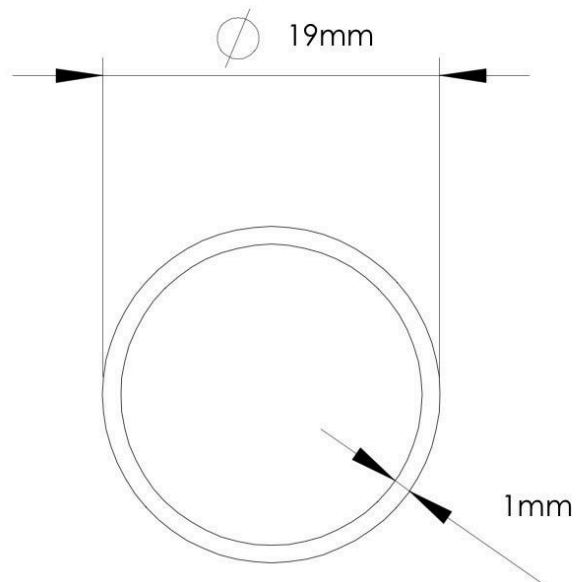

### Emro 191200 1200mm Round Tube Chrome Plated

Dimensions - 19mm dia x 1mm

Length - 1200mm

Material - steel

Chrome plated finish

## SPECIFICATION

<b>MPN</b>	191200
<b>Brand</b>	Emro
<b>Product Length</b>	1200mm
<b>Product Diameter</b>	19mm
<b>Product Finish or Colour</b>	Chrome Polish (CP)
<b>Product Material</b>	Steel
<b>Rail Type</b>	Tubing
<b>Product Warranty</b>	1 Year

## ADDITIONAL IMAGES

**Emro 191200 Round Tube - Chrome Plate - 1200mm**

Scan to view online and for additional product information , or call us on **1800 555 600**.

Print Date: 20/4/24

**Emro 191200 Round Tube - Chrome Plate - 1200mm**