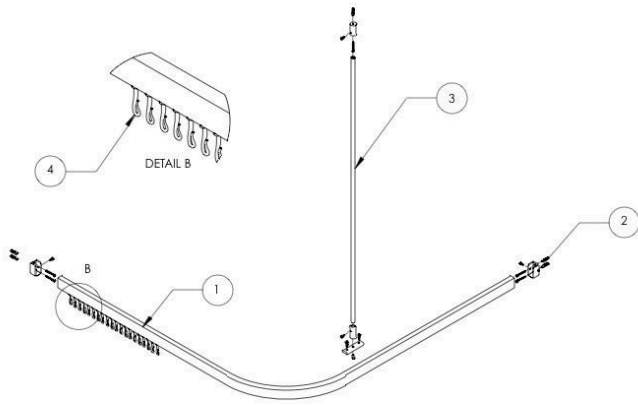

EMROWARE™

Emro SCA1200 Shower Curtain Track - White - 1200mm x 1200mm

SKU EMSCA1200-WH

MPN SCA1200WH

DESCRIPTION

Emro SCA1200 Shower Curtain Track White

Dimensions - 1200mm x 1200mm

Rail dimensions - 38mm H x 20mm W

250mm radius bend

Includes ceiling support, curtain hooks & 2 wall mounting brackets

Material - aluminium

White finish

SPECIFICATION

MPN	SCA1200WH
Brand	Emro
Product Length	1200mm
Product Width	1200mm
Product Thickness	20mm
Product Finish or Colour	White (WHT)
Product Material	Aluminium
Blocking Required	Yes
Rail Type	Track
Number of Hooks	25
Number of Brackets	2
Product Warranty	1 Year

ADDITIONAL IMAGES

Emro SCA1200 Shower Curtain Track - White - 1200mm x 1200mm

Scan to view online and for additional product information , or call us on **1800 555 600**.

Print Date: 19/4/24

ITEM NO.	PART NUMBER	DESCRIPTION	QTY.
1	SCA1000WH-1	RAIL	1
2	SCAENDWH	WALL MOUNTING END BRACKET (PAIR)	1
3	SCACEILINGWH	CEILING SUPPORT KIT	1
4	SCAHOOK	SHOWER CURTAIN HOOK	20

Emro SCA1200 Shower Curtain Track - White - 1200mm x 1200mm
 Scan to view online and for additional product information , or call us on **1800 555 600**.

Print Date: 19/4/24