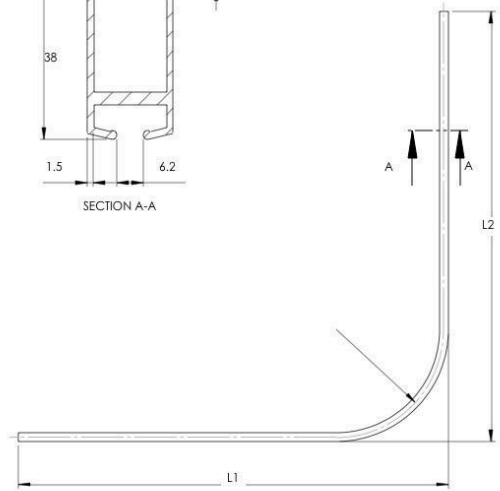

EMROWARE™

Emro SCA1200 Shower Curtain Track - White - 1200mm x 1200mm

SKU EMSCA1200-WH

MPN SCA1200WH

DESCRIPTION

Emro SCA1200 Shower Curtain Track White

Dimensions - 1200mm x 1200mm

Rail dimensions - 38mm H x 20mm W

250mm radius bend

Includes ceiling support, curtain hooks & 2 wall mounting brackets

Material - aluminium

White finish

SPECIFICATION

MPN	SCA1200WH
Brand	Emro
Product Length	1200mm
Product Width	1200mm
Product Thickness	20mm
Product Finish or Colour	White (WHT)
Product Material	Aluminium
Blocking Required	Yes
Rail Type	Track
Number of Hooks	25
Number of Brackets	2
Product Warranty	1 Year

ADDITIONAL IMAGES

Emro SCA1200 Shower Curtain Track - White - 1200mm x 1200mm

Scan to view online and for additional product information , or call us on **1800 555 600**.

Print Date: 19/4/24

ITEM NO.	PART NUMBER	DESCRIPTION	QTY.
1	SCA1000WH-1	RAIL	1
2	SCAENDWH	WALL MOUNTING END BRACKET (PAIR)	1
3	SCACEILINGWH	CEILING SUPPORT KIT	1
4	SCAHOOK	SHOWER CURTAIN HOOK	20

Emro SCA1200 Shower Curtain Track - White - 1200mm x 1200mm
 Scan to view online and for additional product information , or call us on **1800 555 600**.

Print Date: 19/4/24