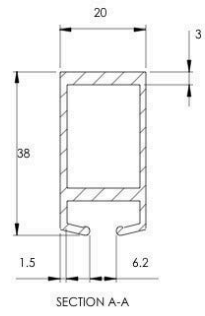

EMROWARE™

Emro SCA1200 Shower Curtain Track - White - 1200mm x 1200mm

SKU EMSCA1200-WH

MPN SCA1200WH

DESCRIPTION

Emro SCA1200 Shower Curtain Track White

Dimensions - 1200mm x 1200mm

Rail dimensions - 38mm H x 20mm W

250mm radius bend

Includes ceiling support, curtain hooks & 2 wall mounting brackets

Material - aluminium

White finish

SPECIFICATION

MPN	SCA1200WH
Brand	Emro
Product Length	1200mm
Product Width	1200mm
Product Thickness	20mm
Product Finish or Colour	White (WHT)
Product Material	Aluminium
Blocking Required	Yes
Rail Type	Track
Number of Hooks	25
Number of Brackets	2
Product Warranty	1 Year

ADDITIONAL IMAGES

Emro SCA1200 Shower Curtain Track - White - 1200mm x 1200mm

Scan to view online and for additional product information , or call us on **1800 555 600**.

Print Date: 19/4/24

ITEM NO.	PART NUMBER	DESCRIPTION	QTY.
1	SCA1000WH-1	RAIL	1
2	SCAENDWH	WALL MOUNTING END BRACKET (PAIR)	1
3	SCACEILINGWH	CEILING SUPPORT KIT	1
4	SCAHOOK	SHOWER CURTAIN HOOK	20

Emro SCA1200 Shower Curtain Track - White - 1200mm x 1200mm
 Scan to view online and for additional product information , or call us on **1800 555 600**.

Print Date: 19/4/24