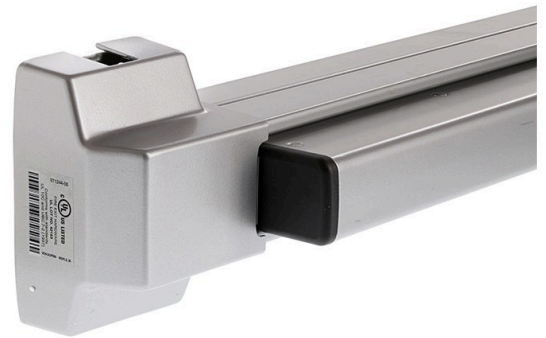

Legge VD2227EOF Vertical Panic Exit Device - Fire - Aluminium - 1220mm

SKU IRVD2227EO-F-1220

MPN VDD11367

DESCRIPTION

Legge VDD11367 Vertical Panic Exit Device & Rods Silver

Suitable for all types of single doors
Surface mounting suits doors with a thickness of 19mm and over
Through fix mounting suits doors with a thickness of 44 - 57mm thick doors
Suits 111mm wide stiles (with standard 299F strike)
Door width - 1220mm length - 825mm minimum* (based on standard strike and 13mm stop)
Field sizable to accommodate a range of door openings
Reversible
Latch projection - 19mm throw with deadlocking
Includes dull black finished 299F strike
Device supplied with all fixing hardware
Aluminium finish
10 yr manufacturer warranty

SPECIFICATION

MPN	VDD11367
Brand	Legge
Product Width	70mm
Product Height	108mm
Product Material	Aluminium
Includes Fixing Screws	Yes
Fire Tested	Yes
Fire Rating	Yes
Suitable for Door Type	Timber Doors, Aluminium Doors
Includes Cylinder	No
Hold Back (Dogging)	No
Latching Type	Top and Bottom
Suits Rebated Doors	Yes
Min Door Thickness	44mm
Max Door Width	1600mm
Max Door Thickness	57mm
Max Door Height	2134mm

Legge VD2227EOF Vertical Panic Exit Device - Fire - Aluminium - 1220mm
Scan to view online and for additional product information , or call us on **1800 555 600**.

Print Date: 27/4/24

Number of Locking Points 2
Product Warranty 10 Years

ADDITIONAL IMAGES

Legge VD2227EOF Vertical Panic Exit Device - Fire - Aluminium - 1220mm
Scan to view online and for additional product information , or call us on **1800 555 600**.

Print Date: 27/4/24