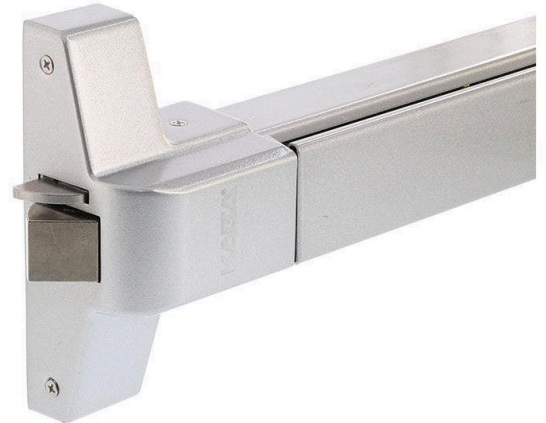

dormakaba 

dormakaba ED22 Double Horizontal Panic Exit Device -Fire - Silver -1085mm

SKU KBED22DPEOFSIL

MPN9400000002194

DESCRIPTION

dormakaba ED22DPEOF Double Door Exit Device Silver Exit only function

Double pack
Surface & through-bolt concealed fixing
Length - 1085mm (Field sizable to 645mm)
Fire rated
Silver finish

SPECIFICATION

MPN	9400000002194
Brand	dormakaba
Product Width	80mm
Product Height	155mm
Product Finish or Colour	Silver (SIL)
Product Material	Varied Metals
Includes Fixing Screws	Yes
Fire Tested	Yes
Fire Rating	Yes
Suitable for Door Type	Timber Doors, Aluminium Doors
Hold Back (Dogging)	No
Latching Type	Top and Bottom and Central
Suits Rebated Doors	Yes
Max Door Width	1600mm
Max Door Height	2100mm
Number of Locking Points	3
Product Warranty	10 Years

dormakaba ED22 Double Horizontal Panic Exit Device -Fire - Silver -1085mm
Scan to view online and for additional product information , or call us on **1800 555 600**.

Print Date: 27/4/24