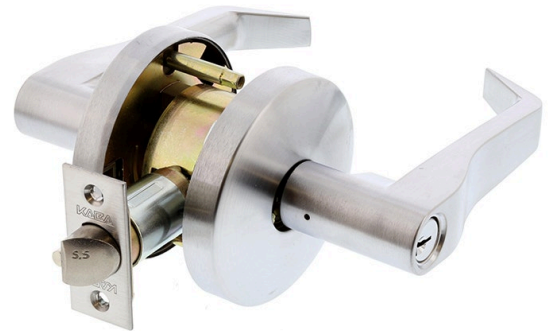

dormakaba 

dormakaba KL66A Lever Double Cylinder Lockset - Satin Chrome

SKU KBKL66ASCP70

MPN 9400000002502

DESCRIPTION

dormakaba KL66A Double Cylinder Key in Lever Lockset Satin Chrome Plate

Suits 35 - 46mm doors
70mm backset latch assembly
Stainless steel latchbolt - 13mm projection
Fire rated
85mm rose diameter
Anti-twist stud fix
10 yr manufacturer's warranty

SPECIFICATION

MPN	9400000002502
Brand	dormakaba
Product Finish or Colour	Satin Chrome (SC)
Product Warranty	10 Years

dormakaba KL66A Lever Double Cylinder Lockset - Satin Chrome

Scan to view online and for additional product information , or call us on **1800 555 600**.