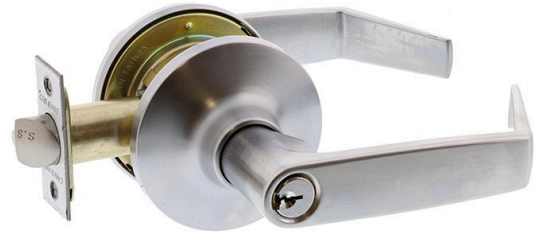

Carbine 6000 Rosehill Lever Entrance Lockset - Satin Chrome

SKU LK-PR6000SS

MPNPR6000

DESCRIPTION

Carbine 6000 Rosehill Entrance Set Stainless Steel

Suitable for 35mm - 45mm thick doors
Standard 54mm industry door preparation
Stainless steel latch
Visible fixing
Fire rated for 2 hours to Tyco specifications
6 pin PD rekeyable cylinder
Outside function; Key locks & unlocks outside lever.
Inside function; Internal lever free at all times. Snib locks & unlocks external lever. Rotation of Internal lever activates anti-lockout feature.

SPECIFICATION

MPN	PR6000
Brand	Carbine
Product Finish or Colour	Satin Chrome (SC)
Product Material	Varied Metals
Lock Backset	60mm, 70mm, 60mm / 70mm Adjustable
Includes Fixing Screws	Yes
Bolt / Latch Material	Stainless Steel
AS1428.1 Compliant	No
Fire Tested	Yes
Fire Rating	Yes
Includes Cylinder	Yes
Can Be Rekeyed	Yes
Can be Master Keyed	Yes
Lockable	Yes
Has Deadlatching	Yes
Includes Strike Plate	Yes
Cylinder Keyway	LKW9
Suits Rebated Doors	No
Max Door Thickness	45mm
Number of Pins / Wafers	5 Pin or 6 Pin
Number of Keys Included	2

Carbine 6000 Rosehill Lever Entrance Lockset - Satin Chrome

Scan to view online and for additional product information , or call us on **1800 555 600**.

Print Date: 28/4/24

Min Door Thickness	35mm
Cylinder Plug Type	PD
Product Warranty	5 Years

Carbine 6000 Rosehill Lever Entrance Lockset - Satin Chrome
*Scan to view online and for additional product information , or call us on **1800 555 600**.*

Print Date: 28/4/24