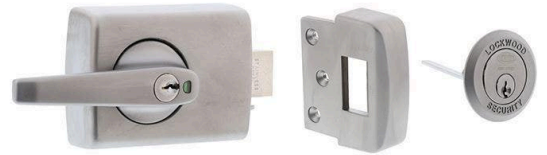

Lockwood 001-1L1 Lever Deadlatch - Satin Chrome Pearl

SKU LW001-1L1SP

MPN001-1L1SP

DESCRIPTION

Lockwood 001-1L1 Lever Open-in Timber Frame Deadlatch SP

Suits 30mm - 45mm inward opening timber doors
60mm backset
25 year manufacturer's warranty
18mm latch projection - stainless steel
Status Indicator & Lock Alert
C4 keyway (Can be keyed alike to other C4 cylinders)

Please note; This product includes an inward opening strike

SPECIFICATION

MPN	001-1L1SP
Brand	Lockwood
Product Width	92mm
Product Height	73mm
Projection or Length	53mm
Product Finish or Colour	Satin Pearl (SP)
Product Material	Varied Metals
Lock Backset	60mm
Includes Fixing Screws	Yes
Bolt / Latch Material	Stainless Steel
AS1428.1 Compliant	No
Fire Rating	No
Fire Tested	No
SCEC Rating	No
Includes Cylinder	Yes
Cylinder Cut Out Profile	Rim
Includes Strike Plate	Yes
Cylinder Keyway	C4
Can Be Rekeyed	Yes
Can be Master Keyed	Yes
Bolt Throw	18mm

Lockwood 001-1L1 Lever Deadlatch - Satin Chrome Pearl

Scan to view online and for additional product information , or call us on **1800 555 600**.

Print Date: 20/4/24

Lockable	Yes
Has Deadlatching	Yes
Suits Rebated Doors	Yes
Number of Keys Included	2
Min Door Thickness	30mm
Max Door Thickness	45mm
Product Warranty	25 Years

Lockwood 001-1L1 Lever Deadlatch - Satin Chrome Pearl

Scan to view online and for additional product information , or call us on **1800 555 600**.

Print Date: 20/4/24