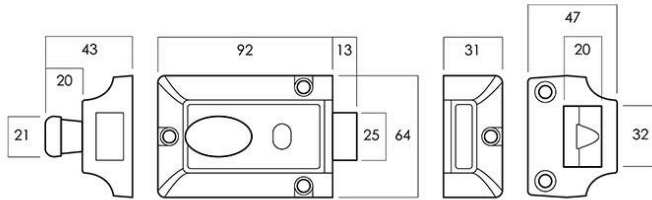

### Lockwood 100 Nightlatch Chrome Plate

Suits 28 - 45mm timber doors  
60mm backset  
Case material - high purity zinc  
Latch material - brass  
Reversible latch (Add LWSP201-67 strike for open out applications)  
25 year manufacturer's warranty

## SPECIFICATION

<b>MPN</b>	100CPDP
<b>Brand</b>	Lockwood
<b>Product Width</b>	92mm
<b>Product Height</b>	64mm
<b>Projection or Length</b>	43mm
<b>Product Finish or Colour</b>	Brown (BRN)
<b>Product Material</b>	Varied Metals
<b>Lock Backset</b>	60mm
<b>Includes Fixing Screws</b>	Yes
<b>Bolt / Latch Material</b>	Solid Brass
<b>Includes Cylinder</b>	Yes
<b>Cylinder Cut Out Profile</b>	Rim
<b>Includes Strike Plate</b>	Yes
<b>Cylinder Keyway</b>	C4
<b>Can Be Rekeyed</b>	Yes
<b>Can be Master Keyed</b>	Yes
<b>Bolt Throw</b>	13mm
<b>Lockable</b>	Yes
<b>Has Deadlatching</b>	No
<b>Suits Rebated Doors</b>	Yes
<b>Number of Keys Included</b>	2
<b>Min Door Thickness</b>	32mm
<b>Max Door Thickness</b>	45mm

**Lockwood 100 Nightlatch - Brown with Chrome Cylinder - Display Pack**  
Scan to view online and for additional product information , or call us on **1800 555 600**.

Print Date: 27/4/24

ADDITIONAL IMAGES