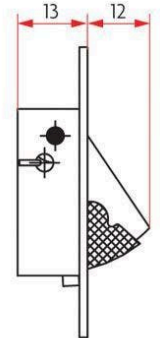

Sabre 13312 Retractable Door Stop - Satin Stainless Steel

SKU SAB-DS13312-SSS

MPN SAB-DS13312-SSS

DESCRIPTION

Sabre 13312 Retractable Door Stop Satin Stainless Steel

70mm H x 54mm W x 13mm D

Suits in frame applications

Satin Stainless Steel Finish

Includes 6g x 20mm CSK timer screws in satin stainless steel and M3 x 12mm CSK metal screens in satin stainless steel

SPECIFICATION

| | |
|---------------------------------|-----------------------------|
| MPN | SAB-DS13312-SSS |
| Brand | Sabre |
| Product Height | 70mm |
| Product Width | 54mm |
| Projection or Length | 12mm |
| Product Finish or Colour | Satin Stainless Steel (SSS) |
| Product Material | 304 Stainless Steel |
| Includes Fixing Screws | Yes |
| Product Warranty | 5 Years |

ADDITIONAL IMAGES

Sabre 13312 Retractable Door Stop - Satin Stainless Steel

Scan to view online and for additional product information , or call us on **1800 555 600**.

Print Date: 27/4/24

Sabre 13312 Retractable Door Stop - Satin Stainless Steel
Scan to view online and for additional product information , or call us on **1800 555 600**.