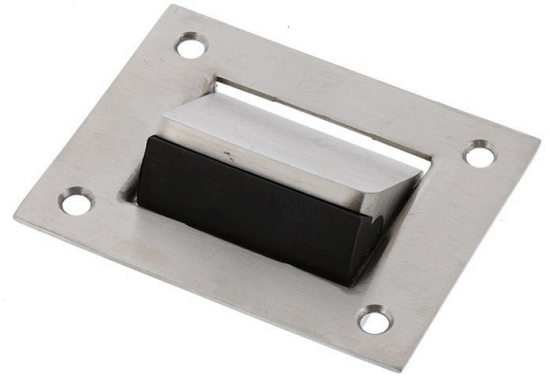

Sabre 13312 Retractable Door Stop - Satin Stainless Steel

SKU SAB-DS13312-SSS

MPN SAB-DS13312-SSS

DESCRIPTION

Sabre 13312 Retractable Door Stop Satin Stainless Steel

70mm H x 54mm W x 13mm D

Suits in frame applications

Satin Stainless Steel Finish

Includes 6g x 20mm CSK timer screws in satin stainless steel and M3 x 12mm CSK metal screens in satin stainless steel

SPECIFICATION

| | |
|---------------------------------|-----------------------------|
| MPN | SAB-DS13312-SSS |
| Brand | Sabre |
| Product Height | 70mm |
| Product Width | 54mm |
| Projection or Length | 12mm |
| Product Finish or Colour | Satin Stainless Steel (SSS) |
| Product Material | 304 Stainless Steel |
| Includes Fixing Screws | Yes |
| Product Warranty | 5 Years |

ADDITIONAL IMAGES

Sabre 13312 Retractable Door Stop - Satin Stainless Steel

Scan to view online and for additional product information , or call us on **1800 555 600**.

Print Date: 27/4/24

Sabre 13312 Retractable Door Stop - Satin Stainless Steel
Scan to view online and for additional product information , or call us on **1800 555 600**.