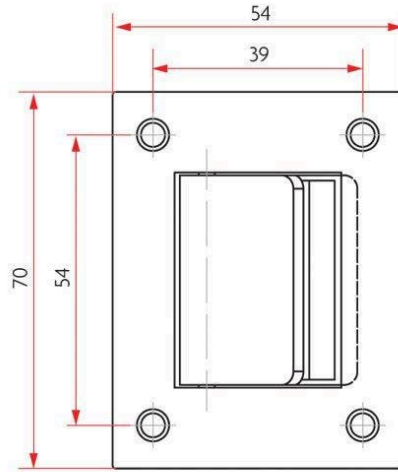

Sabre 13312 Retractable Door Stop - Satin Stainless Steel
Scan to view online and for additional product information , or call us on **1800 555 600**.

Print Date: 27/4/24