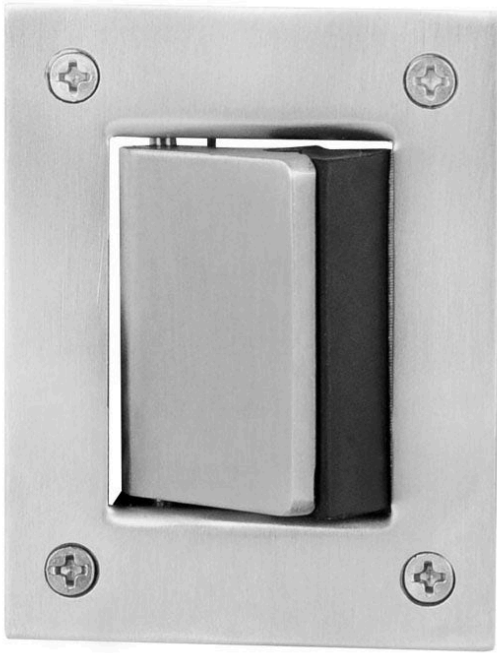

Sabre 13312 Retractable Door Stop - Satin Stainless Steel

SKU SAB-DS13312-SSS

MPN SAB-DS13312-SSS

DESCRIPTION

Sabre 13312 Retractable Door Stop Satin Stainless Steel

70mm H x 54mm W x 13mm D

Suits in frame applications

Satin Stainless Steel Finish

Includes 6g x 20mm CSK timer screws in satin stainless steel and M3 x 12mm CSK metal screens in satin stainless steel

SPECIFICATION

| | |
|---------------------------------|-----------------------------|
| MPN | SAB-DS13312-SSS |
| Brand | Sabre |
| Product Height | 70mm |
| Product Width | 54mm |
| Projection or Length | 12mm |
| Product Finish or Colour | Satin Stainless Steel (SSS) |
| Product Material | 304 Stainless Steel |
| Includes Fixing Screws | Yes |
| Product Warranty | 5 Years |

ADDITIONAL IMAGES

Sabre 13312 Retractable Door Stop - Satin Stainless Steel

Scan to view online and for additional product information , or call us on **1800 555 600**.

Print Date: 27/4/24

Sabre 13312 Retractable Door Stop - Satin Stainless Steel
Scan to view online and for additional product information , or call us on **1800 555 600**.