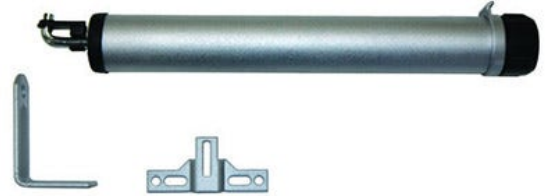

# Lockwood 403 Screen Door Closer - Silver - Display Pack

SKU LW403SILDP

MPN403SILDP

### Lockwood 403 Screen Door Closer Silver

Spring loaded bleed valve for smooth closing  
Closing speed easily hand adjustable  
Door hold-open feature  
Surface mounting  
Rapid air release function  
Automatic latch operation  
Easy installation

## SPECIFICATION

<b>MPN</b>	403SILDP
<b>Brand</b>	Lockwood
<b>Product Height</b>	35mm
<b>Product Width</b>	35mm
<b>Product Length</b>	293mm
<b>Product Finish or Colour</b>	Silver (SIL)
<b>Product Material</b>	Aluminium
<b>Includes Fixing Screws</b>	Yes
<b>Adjustable Closing Speed</b>	Yes
<b>Product Warranty</b>	25 Years Mechanical