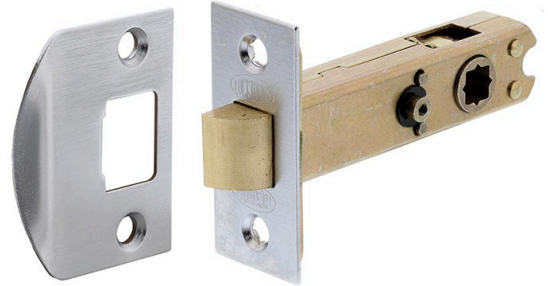

ASSA ABLOY

Lockwood 5260 Tubular Privacy Latch - Latch Only - Satin Chrome - 60mm

SKU LW5260-2SFDSC

MPN5260/2SFDSC

DESCRIPTION

Lockwood 5260 60mm Privacy Latch Satin Chrome

60mm backset
Fire rated - 2hr
Square end plate
D strike
Supplied with screws
Not supplied with spindle

SPECIFICATION

MPN	5260/2SFDSC
Brand	Lockwood
Product Finish or Colour	Satin Chrome (SC)
Lock Backset	60mm
Includes Fixing Screws	Yes
Fire Tested	Yes
Includes Strike Plate	Yes
Has Deadlatching	No
Suits Rebated Doors	No
Product Warranty	25 Years

Lockwood 5260 Tubular Privacy Latch - Latch Only - Satin Chrome - 60mm
Scan to view online and for additional product information , or call us on **1800 555 600**.

Print Date: 27/4/24