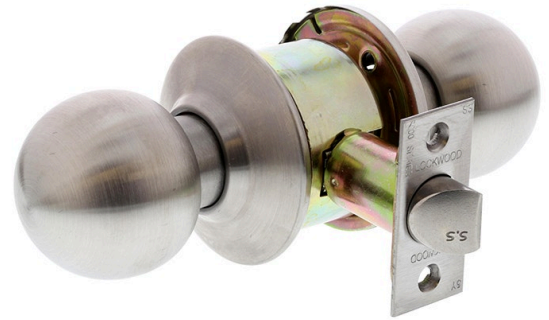

Lockwood 7021 Imperial Knob Passage Set - Satin Stainless Steel

SKU LW7021SSS

MPN7021SSS

DESCRIPTION

Lockwood 7021 Imperial Passage Set Satin Stainless Steel

Suits 32 - 46mm timber doors
60 & 70mm adjustable backset
Stainless steel latch 13mm projection
Anti-rattle strike
Satin stainless steel finish
25 year manufacturer's warranty

SPECIFICATION

MPN	7021SSS
Brand	Lockwood
Product Diameter	50mm
Rose Diameter	65mm
Product Finish or Colour	Satin Stainless Steel (SSS)
Product Material	Varied Metals
Lock Backset	60mm, 70mm, 60mm / 70mm Adjustable
Includes Fixing Screws	Yes
Bolt / Latch Material	Stainless Steel
AS1428.1 Compliant	No
Fire Tested	Yes
Fire Rating	Yes
Includes Cylinder	Yes
Includes Strike Plate	Yes
Has Deadlatching	Yes
Suits Rebated Doors	Yes
Max Door Thickness	46mm
Number of Keys Included	2
Min Door Thickness	32mm
Product Warranty	25 Years

Lockwood 7021 Imperial Knob Passage Set - Satin Stainless Steel

Scan to view online and for additional product information , or call us on **1800 555 600**.

Print Date: 20/4/24