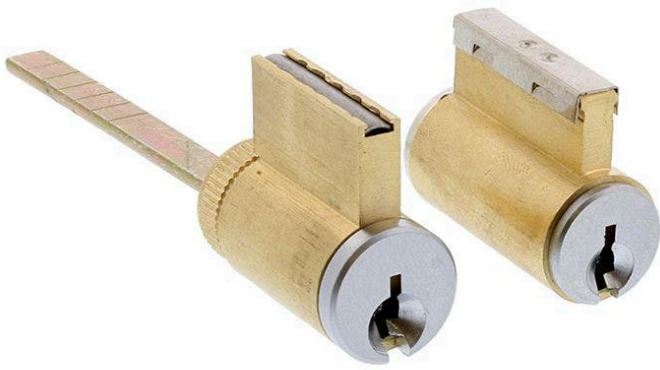

Lockwood 9A-522 Onyx Double Cylinder Assembly Only - Keyed Alike KA31 - Satin Chrome Pearl

SKU LW9A-CYL522-SPJ031

MPN9A-CYL522SP

DESCRIPTION

Lockwood 9A-522 Onyx Double Cylinder Assy Keyed Alike Satin Chrome Pearl

Double cylinder assembly to suit Lockwood Onyx
Keyed to J031

SPECIFICATION

MPN	9A-CYL522SP
Brand	Lockwood
Product Finish or Colour	Satin Pearl (SP)
Product Material	Brass
Product Warranty	25 Years

ADDITIONAL IMAGES

Lockwood 9A-522 Onyx Double Cylinder Assembly Only - Keyed Alike KA31 - Satin Chrome Pearl

Scan to view online and for additional product information , or call us on **1800 555 600**.

Print Date: 27/4/24

Lockwood 9A-522 Onyx Double Cylinder Assembly Only - Keyed Alike KA31 - Satin Chrome Pearl
*Scan to view online and for additional product information , or call us on **1800 555 600**.*

Print Date: 27/4/24