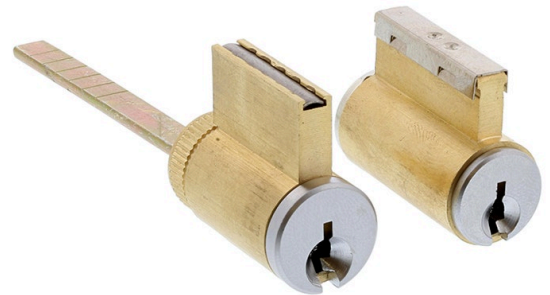

Lockwood 9A-522 Onyx Double Cylinder Assembly Only - Keyed Alike KA31 - Satin Chrome Pearl

SKU LW9A-CYL522-SPJ031

MPN9A-CYL522SP

DESCRIPTION

Lockwood 9A-522 Onyx Double Cylinder Assy Keyed Alike Satin Chrome Pearl

Double cylinder assembly to suit Lockwood Onyx
Keyed to J031

SPECIFICATION

MPN	9A-CYL522SP
Brand	Lockwood
Product Finish or Colour	Satin Pearl (SP)
Product Material	Brass
Product Warranty	25 Years

ADDITIONAL IMAGES

Lockwood 9A-522 Onyx Double Cylinder Assembly Only - Keyed Alike KA31 - Satin Chrome Pearl

Scan to view online and for additional product information , or call us on **1800 555 600**.

Print Date: 27/4/24

Lockwood 9A-522 Onyx Double Cylinder Assembly Only - Keyed Alike KA31 - Satin Chrome Pearl
*Scan to view online and for additional product information , or call us on **1800 555 600**.*

Print Date: 27/4/24