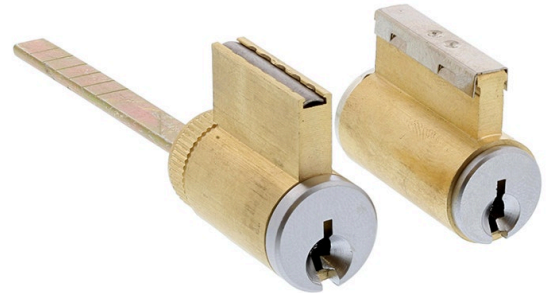

Lockwood 9A-522 Onyx Double Cylinder Assembly Only - Keyed Alike KA36 - Satin Chrome Pearl

SKU LW9A-CYL522-SPJ036

MPN 9A-CYL522SP

DESCRIPTION

Lockwood 9A-522 Onyx Double Cylinder Assy Keyed Alike Satin Chrome Pearl

Double cylinder assembly to suit Lockwood Onyx
Keyed to J036

SPECIFICATION

MPN	9A-CYL522SP
Brand	Lockwood
Product Finish or Colour	Satin Pearl (SP)
Product Material	Brass
Product Warranty	25 Years

Lockwood 9A-522 Onyx Double Cylinder Assembly Only - Keyed Alike KA36 - Satin Chrome Pearl
Scan to view online and for additional product information , or call us on **1800 555 600**.