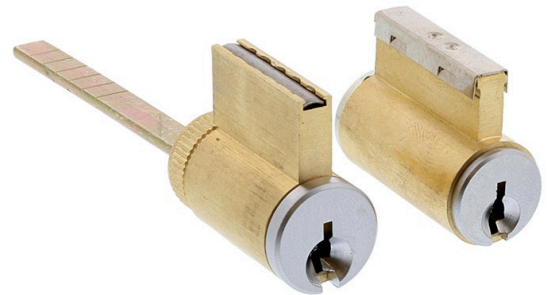

Lockwood 9A-522 Onyx Double Cylinder Assembly Only - Keyed Alike KA38 - Satin Chrome Pearl

SKU LW9A-CYL522-SPJ038

MPN 9A-CYL522SP

DESCRIPTION

Lockwood 9A-522 Onyx Double Cylinder Assy Keyed Alike Satin Chrome Pearl

Double cylinder assembly to suit Lockwood Onyx
Keyed to J038

SPECIFICATION

MPN	9A-CYL522SP
Brand	Lockwood
Product Finish or Colour	Satin Pearl (SP)
Product Material	Brass
Product Warranty	25 Years

Lockwood 9A-522 Onyx Double Cylinder Assembly Only - Keyed Alike KA38 - Satin Chrome Pearl