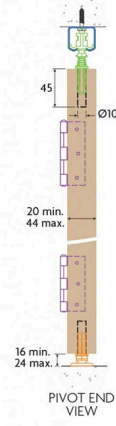

ASSA ABLOY

Lockwood HF25/12 Husky 25 Folding 2 Door Kit - 1200mm

SKU LWHHF25-12

MPNHHF25/12

DESCRIPTION

Lockwood HHF25/12 Husky 25 1234mm Sliding Door Kit

Suits up to 44mm timber, timber framed or composite doors
Ideal for folding partition doors
Includes 1234mm galvanised steel track
Maximum 2400mm x 610mm door size
Maximum door weight - 25kg
Track can be cut to length
Concealed fixings
No guide channel required for 25kg application
Extra pivots (289B & 289T) required for two doors folding each way

SPECIFICATION

MPN	HHF25/12
Brand	Lockwood
Product Material	Aluminium
Includes Fixing Screws	Yes
Min Door Thickness	20mm
Product Warranty	10 Years

ADDITIONAL IMAGES

Lockwood HF25/12 Husky 25 Folding 2 Door Kit - 1200mm

Scan to view online and for additional product information , or call us on **1800 555 600**.

Print Date: 24/4/24

Lockwood HF25/12 Husky 25 Folding 2 Door Kit - 1200mm
 Scan to view online and for additional product information , or call us on **1800 555 600**.