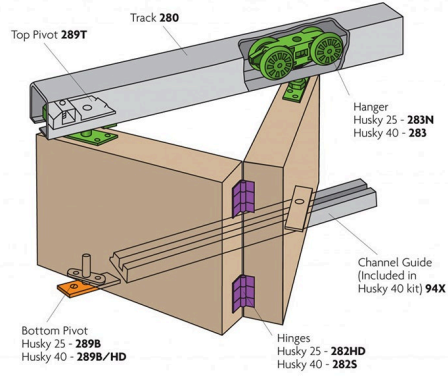

ASSA ABLOY

Lockwood HF25/12 Husky 25 Folding 2 Door Kit - 1200mm

SKU LWHHF25-12

MPNHHF25/12

DESCRIPTION

Lockwood HHF25/12 Husky 25 1234mm Sliding Door Kit

Suits up to 44mm timber, timber framed or composite doors
Ideal for folding partition doors
Includes 1234mm galvanised steel track
Maximum 2400mm x 610mm door size
Maximum door weight - 25kg
Track can be cut to length
Concealed fixings
No guide channel required for 25kg application
Extra pivots (289B & 289T) required for two doors folding each way

SPECIFICATION

MPN	HHF25/12
Brand	Lockwood
Product Material	Aluminium
Includes Fixing Screws	Yes
Min Door Thickness	20mm
Product Warranty	10 Years

ADDITIONAL IMAGES

Lockwood HF25/12 Husky 25 Folding 2 Door Kit - 1200mm

Scan to view online and for additional product information , or call us on **1800 555 600**.

Print Date: 24/4/24

Lockwood HF25/12 Husky 25 Folding 2 Door Kit - 1200mm
 Scan to view online and for additional product information , or call us on **1800 555 600**.