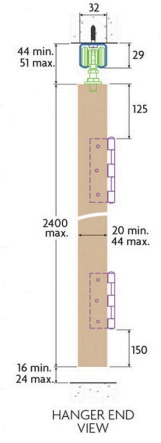

ASSA ABLOY

Lockwood HF25/12 Husky 25 Folding 2 Door Kit - 1200mm

SKU LWHHF25-12

MPNHHF25/12

DESCRIPTION

Lockwood HHF25/12 Husky 25 1234mm Sliding Door Kit

Suits up to 44mm timber, timber framed or composite doors
Ideal for folding partition doors
Includes 1234mm galvanised steel track
Maximum 2400mm x 610mm door size
Maximum door weight - 25kg
Track can be cut to length
Concealed fixings
No guide channel required for 25kg application
Extra pivots (289B & 289T) required for two doors folding each way

SPECIFICATION

MPN	HHF25/12
Brand	Lockwood
Product Material	Aluminium
Includes Fixing Screws	Yes
Min Door Thickness	20mm
Product Warranty	10 Years

ADDITIONAL IMAGES

Lockwood HF25/12 Husky 25 Folding 2 Door Kit - 1200mm

Scan to view online and for additional product information , or call us on **1800 555 600**.

Print Date: 24/4/24

Lockwood HF25/12 Husky 25 Folding 2 Door Kit - 1200mm
 Scan to view online and for additional product information , or call us on **1800 555 600**.