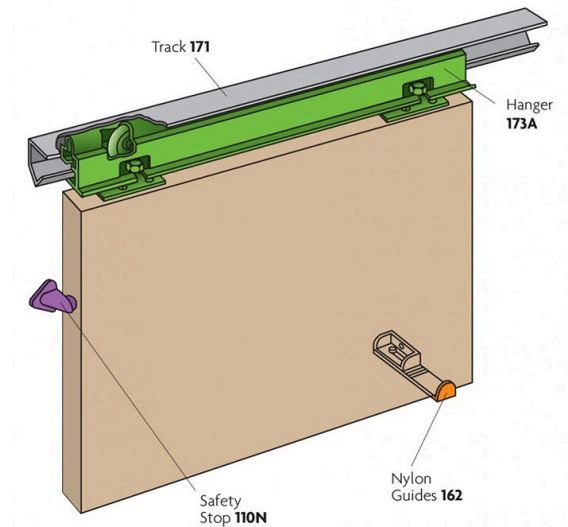

Lockwood HP9 Phantom Door Sliding Door Kit - 1500mm

SKU LWHP9

MPNHP9

DESCRIPTION

Lockwood HP9 Phantom Door 1525mm Sliding Door Kit

Suits up to 50mm timber, timber framed or composite doors

Ideal for room dividers

Includes 1525mm track

Maximum Height 2400mm

Maximum Width 915mm

Minimum Width 610mm

Maximum door weight - 45kg

Simultaneous Action Kit available to open double doors at the same time

No guide channel required

Self closing pulley accessory available

SPECIFICATION

MPN	HP9
Brand	Lockwood
Product Height	240mm
Product Material	Aluminium
Includes Fixing Screws	Yes
Min Door Thickness	30mm
Product Warranty	10 Years

ADDITIONAL IMAGES

Lockwood HP9 Phantom Door Sliding Door Kit - 1500mm

Scan to view online and for additional product information , or call us on **1800 555 600**.

Print Date: 25/4/24