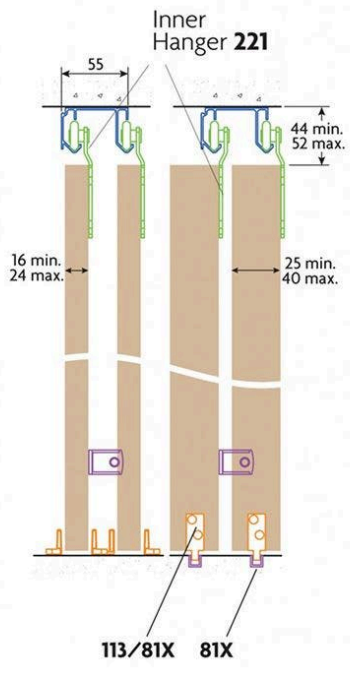

ASSA ABLOY

Lockwood HW15 Double Top Bi-Passing Double Door Kit - 1500mm

SKU LWHW15

MPNHW15

DESCRIPTION

Lockwood HW15 Bi-Passing 1500mm Double Door Kit

Suits up to 40mm timber, timber framed or composite doors
Ideal for cupboard and wardrobe doors
Includes 1500mm track
Maximum 2400mm x 900mm door size
Maximum door weight - 45kg
Includes double track to allow doors to slide

SPECIFICATION

MPN	HW15
Brand	Lockwood
Product Height	2400mm
Product Material	Aluminium
Includes Fixing Screws	Yes
Min Door Thickness	16mm
Product Warranty	10 Years

ADDITIONAL IMAGES

Lockwood HW15 Double Top Bi-Passing Double Door Kit - 1500mm
Scan to view online and for additional product information , or call us on **1800 555 600**.

Print Date: 25/4/24

Lockwood HW15 Double Top Bi-Passing Double Door Kit - 1500mm
 Scan to view online and for additional product information , or call us on **1800 555 600**.

Print Date: 25/4/24