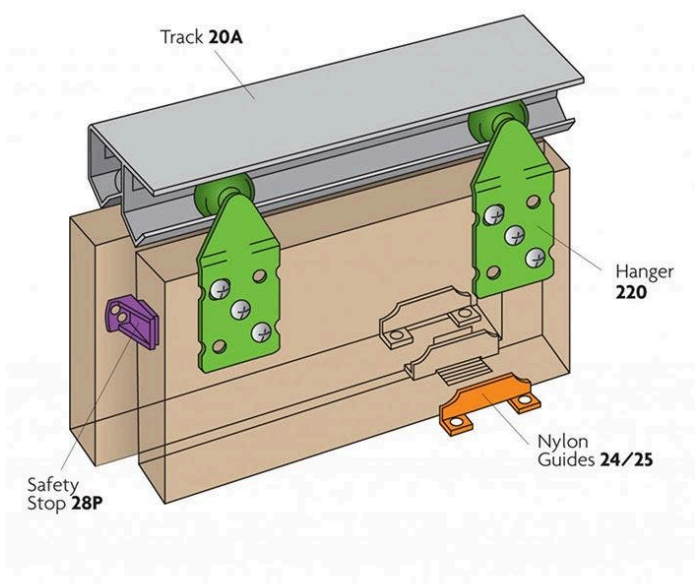

ASSA ABLOY

Lockwood HW15 Double Top Bi-Passing Double Door Kit - 1500mm

SKU LWHW15

MPNHW15

DESCRIPTION

Lockwood HW15 Bi-Passing 1500mm Double Door Kit

Suits up to 40mm timber, timber framed or composite doors
Ideal for cupboard and wardrobe doors
Includes 1500mm track
Maximum 2400mm x 900mm door size
Maximum door weight - 45kg
Includes double track to allow doors to slide

SPECIFICATION

MPN	HW15
Brand	Lockwood
Product Height	2400mm
Product Material	Aluminium
Includes Fixing Screws	Yes
Min Door Thickness	16mm
Product Warranty	10 Years

ADDITIONAL IMAGES

Lockwood HW15 Double Top Bi-Passing Double Door Kit - 1500mm
Scan to view online and for additional product information , or call us on **1800 555 600**.

Print Date: 25/4/24

Lockwood HW15 Double Top Bi-Passing Double Door Kit - 1500mm
 Scan to view online and for additional product information , or call us on **1800 555 600**.

Print Date: 25/4/24