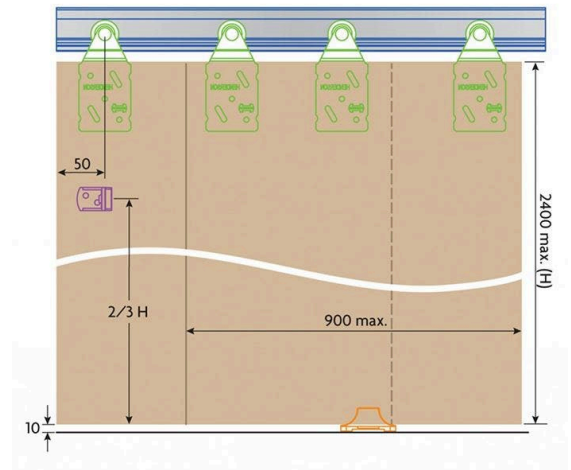

ASSA ABLOY

Lockwood HW15 Double Top Bi-Passing Double Door Kit - 1500mm

SKU LWHW15

MPNHW15

DESCRIPTION

Lockwood HW15 Bi-Passing 1500mm Double Door Kit

Suits up to 40mm timber, timber framed or composite doors
Ideal for cupboard and wardrobe doors
Includes 1500mm track
Maximum 2400mm x 900mm door size
Maximum door weight - 45kg
Includes double track to allow doors to slide

SPECIFICATION

MPN	HW15
Brand	Lockwood
Product Height	2400mm
Product Material	Aluminium
Includes Fixing Screws	Yes
Min Door Thickness	16mm
Product Warranty	10 Years

ADDITIONAL IMAGES

Lockwood HW15 Double Top Bi-Passing Double Door Kit - 1500mm
Scan to view online and for additional product information , or call us on **1800 555 600**.