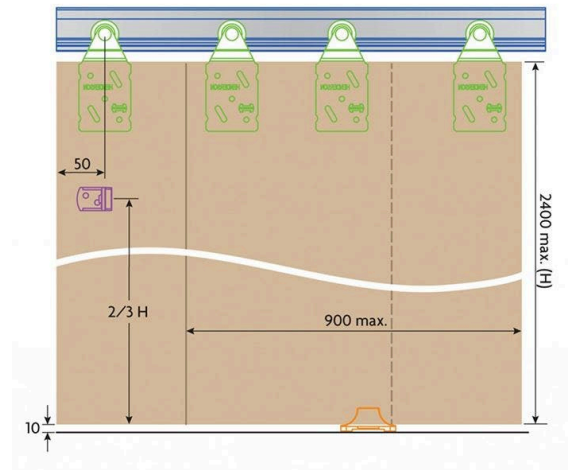

ASSA ABLOY

Lockwood HW18 Double Top Bi-Passing Double Door Kit - 1800mm

SKU LWHW18

MPNHW18

DESCRIPTION

Lockwood HW18 Bi-Passing 1800mm Double Door Kit

Suits up to 40mm timber, timber framed or composite doors
Ideal for bi-passing cupboard and wardrobe doors
Includes 1800mm track
Maximum 2400mm x 900mm door size
Maximum door weight - 45kg
Includes double track to allow doors to slide

SPECIFICATION

MPN	HW18
Brand	Lockwood
Product Height	2400mm
Product Material	Aluminium
Includes Fixing Screws	Yes
Min Door Thickness	16mm
Product Warranty	10 Years

ADDITIONAL IMAGES

Lockwood HW18 Double Top Bi-Passing Double Door Kit - 1800mm
Scan to view online and for additional product information , or call us on **1800 555 600**.

Print Date: 20/4/24

Lockwood HW18 Double Top Bi-Passing Double Door Kit - 1800mm
 Scan to view online and for additional product information , or call us on **1800 555 600**.

Print Date: 20/4/24