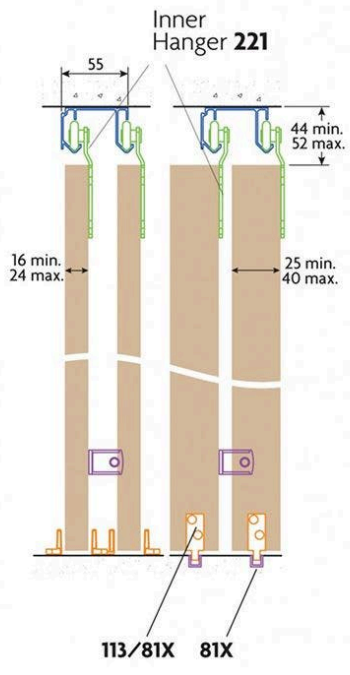

ASSA ABLOY

Lockwood HW18 Double Top Bi-Passing Double Door Kit - 1800mm

SKU LWHW18

MPNHW18

DESCRIPTION

Lockwood HW18 Bi-Passing 1800mm Double Door Kit

Suits up to 40mm timber, timber framed or composite doors
Ideal for bi-passing cupboard and wardrobe doors
Includes 1800mm track
Maximum 2400mm x 900mm door size
Maximum door weight - 45kg
Includes double track to allow doors to slide

SPECIFICATION

MPN	HW18
Brand	Lockwood
Product Height	2400mm
Product Material	Aluminium
Includes Fixing Screws	Yes
Min Door Thickness	16mm
Product Warranty	10 Years

ADDITIONAL IMAGES

Lockwood HW18 Double Top Bi-Passing Double Door Kit - 1800mm
Scan to view online and for additional product information , or call us on **1800 555 600**.

Print Date: 20/4/24

Lockwood HW18 Double Top Bi-Passing Double Door Kit - 1800mm
 Scan to view online and for additional product information , or call us on **1800 555 600**.

Print Date: 20/4/24