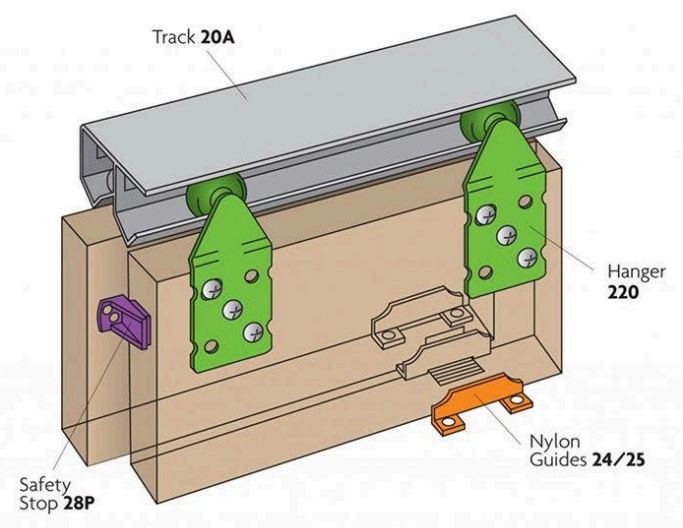

ASSA ABLOY

Lockwood HW18 Double Top Bi-Passing Double Door Kit - 1800mm

SKU LWHW18

MPNHW18

DESCRIPTION

Lockwood HW18 Bi-Passing 1800mm Double Door Kit

Suits up to 40mm timber, timber framed or composite doors
Ideal for bi-passing cupboard and wardrobe doors
Includes 1800mm track
Maximum 2400mm x 900mm door size
Maximum door weight - 45kg
Includes double track to allow doors to slide

SPECIFICATION

MPN	HW18
Brand	Lockwood
Product Height	2400mm
Product Material	Aluminium
Includes Fixing Screws	Yes
Min Door Thickness	16mm
Product Warranty	10 Years

ADDITIONAL IMAGES

Lockwood HW18 Double Top Bi-Passing Double Door Kit - 1800mm
Scan to view online and for additional product information , or call us on **1800 555 600**.

Print Date: 20/4/24

Lockwood HW18 Double Top Bi-Passing Double Door Kit - 1800mm
 Scan to view online and for additional product information , or call us on **1800 555 600**.

Print Date: 20/4/24