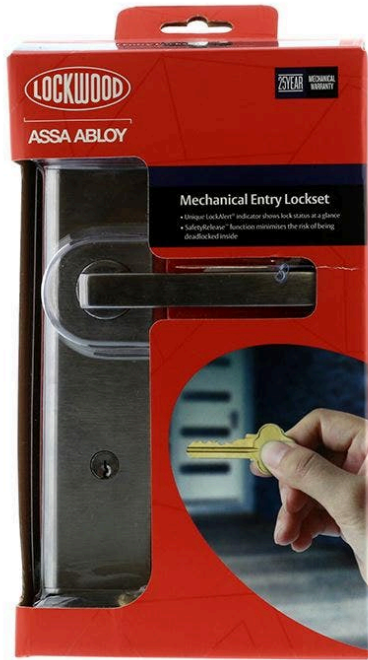

Lockwood NXV12 Nexion Vision Entrance Lockset inc 29 Lever - Satin Chrome

SKU LWNXV12-129SC

MPN NXV12/129SC

DESCRIPTION

Lockwood NXV12 Nexion Vision 29 Lever Satin Chrome

Suits 35 - 45mm thick doors
60mm backset standard. 70mm backset latch available separately (LW530-222SC)
Brass latch - 13mm projection
Reversible handing
Includes Status indication, Safety Release and Lockout Release
Meets AS4145.2-2008 - SL7, D8, C5 & K6
25 year manufacturer warranty

SPECIFICATION

MPN	NXV12/129SC
Brand	Lockwood
Product Width	66mm
Product Height	221mm
Projection or Length	64mm
Product Finish or Colour	Satin Chrome (SC)
Product Material	Zinc Alloy
Lock Backset	60mm
Includes Fixing Screws	Yes
Bolt / Latch Material	Solid Brass
AS1428.1 Compliant	No
Fire Rating	Yes
Fire Tested	Yes
SCEC Rating	No
Includes Cylinder	Yes
Includes Strike Plate	Yes
Cylinder Keyway	C4
Can Be Rekeyed	Yes
Can be Master Keyed	Yes
Bolt Throw	13mm
Lockable	Yes
Has Deadlatching	Yes

Lockwood NXV12 Nexion Vision Entrance Lockset inc 29 Lever - Satin Chrome
Scan to view online and for additional product information , or call us on **1800 555 600**.

Print Date: 28/4/24

Suits Rebated Doors	Yes
Number of Keys Included	2
Min Door Thickness	35mm
Max Door Thickness	45mm
Product Warranty	25 Years

ADDITIONAL IMAGES

Lockwood NXV12 Nexion Vision Entrance Lockset inc 29 Lever - Satin Chrome
Scan to view online and for additional product information , or call us on **1800 555 600**.

Print Date: 28/4/24