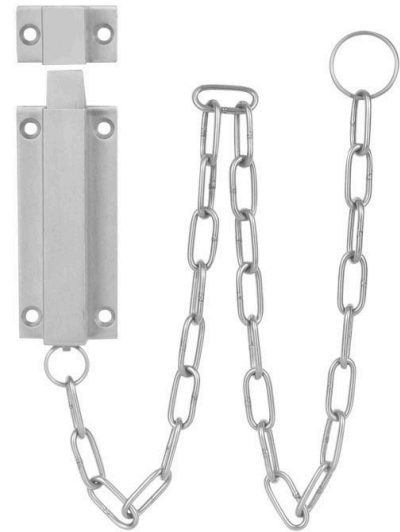

Sabre 1851 Reversible Chain Bolt - Satin Stainless Steel

SKU SAB-CB1851-SSS

MPN SAB-CB1851-SSS

DESCRIPTION

Sabre 1851 Reversible Chain Bolt Satin Stainless Steel

Latching device for high-reach doors

5 year manufacturer's warranty

SPECIFICATION

MPN	SAB-CB1851-SSS
Brand	Sabre
Product Width	44mm
Product Length	102mm
Product Finish or Colour	Satin Stainless Steel (SSS)
Product Material	Stainless Steel
Includes Fixing Screws	Yes
Fire Tested	Yes
Product Warranty	5 Years

ADDITIONAL IMAGES

Sabre 1851 Reversible Chain Bolt - Satin Stainless Steel

Scan to view online and for additional product information , or call us on **1800 555 600**.

Print Date: 27/4/24

Sabre 1851 Reversible Chain Bolt - Satin Stainless Steel