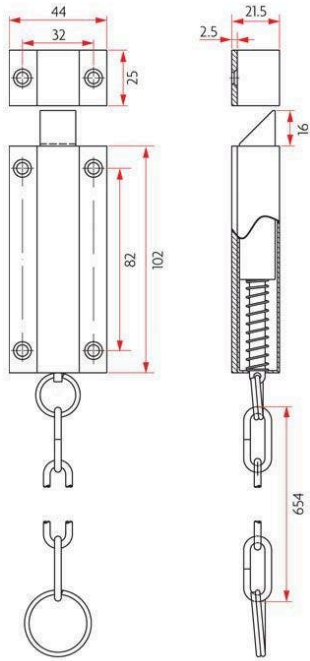

Sabre 1851 Reversible Chain Bolt - Satin Stainless Steel

SKU SAB-CB1851-SSS

MPN SAB-CB1851-SSS

DESCRIPTION

Sabre 1851 Reversible Chain Bolt Satin Stainless Steel

Latching device for high-reach doors

5 year manufacturer's warranty

SPECIFICATION

MPN	SAB-CB1851-SSS
Brand	Sabre
Product Width	44mm
Product Length	102mm
Product Finish or Colour	Satin Stainless Steel (SSS)
Product Material	Stainless Steel
Includes Fixing Screws	Yes
Fire Tested	Yes
Product Warranty	5 Years

ADDITIONAL IMAGES

Sabre 1851 Reversible Chain Bolt - Satin Stainless Steel

Scan to view online and for additional product information , or call us on **1800 555 600**.

Print Date: 27/4/24

Sabre 1851 Reversible Chain Bolt - Satin Stainless Steel