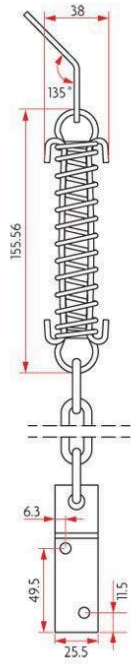

Sabre 1861 Restrictor Chain

SKU SAB-RC1861-ZP

MPNSAB-RC1861-ZP

DESCRIPTION

Sabre 1861 Restrictor Chain

Heavy duty cushioning device for opening outward doors

Includes 50mm and 70mm M10 bolts
6 x 30mm timber screws

Finish

ZP - Zinc Plated

Warranty

5 year mechanical warranty

SPECIFICATION

MPN	SAB-RC1861-ZP
Brand	Sabre
Product Finish or Colour	Zinc Plated (ZP)
Product Material	Steel
Includes Fixing Screws	Yes
Fixing	Visible Fixed
Product Warranty	5 Years

ADDITIONAL IMAGES

Sabre 1861 Restrictor Chain

Scan to view online and for additional product information , or call us on **1800 555 600**.

Print Date: 19/4/24

Sabre 1861 Restrictor Chain

Scan to view online and for additional product information , or call us on **1800 555 600**.